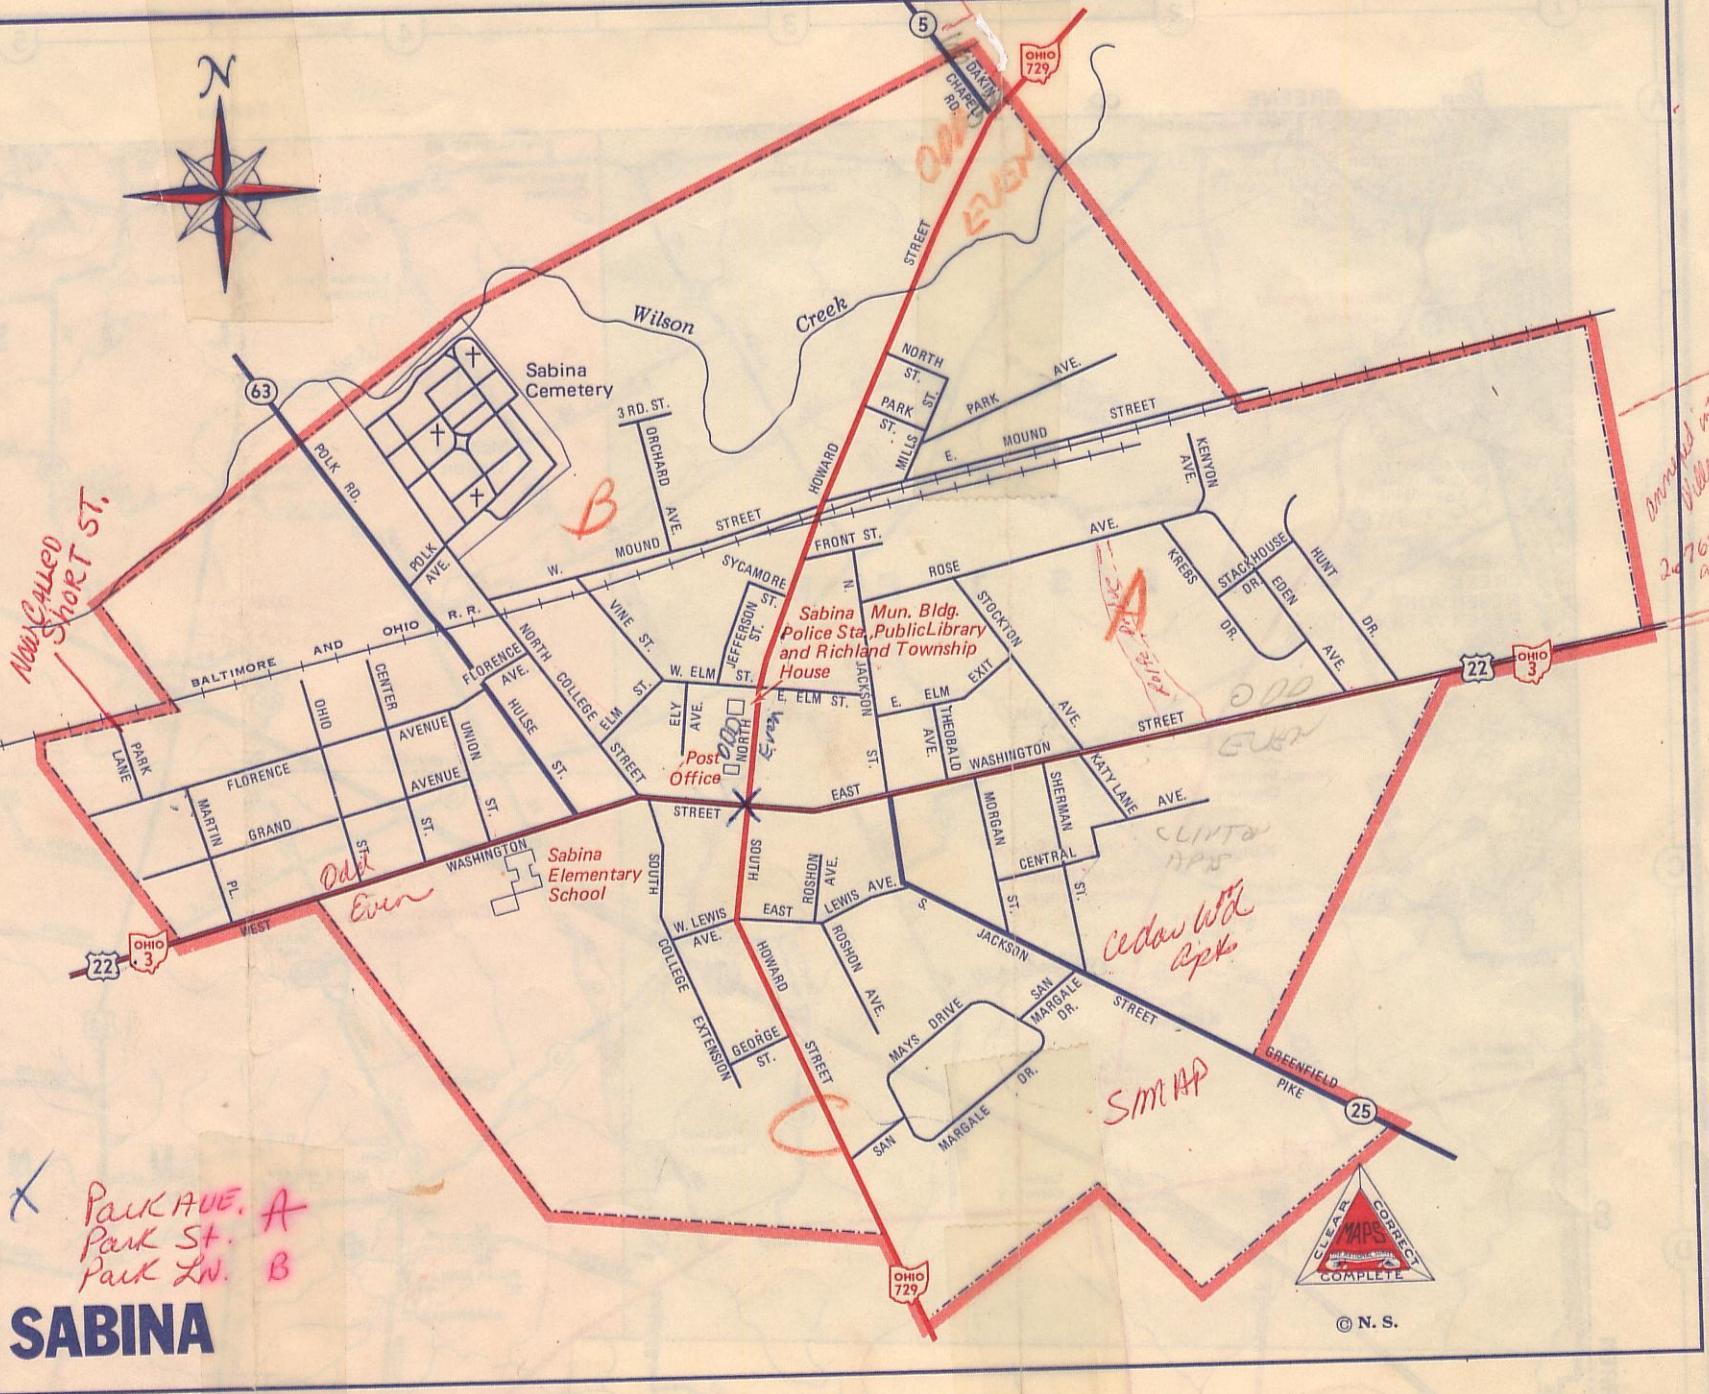

Now called Short St.

B

A

Odd Even

Cedar Wd. Park

SMAAP

Added into Village 2-7-65 area

*Park Ave. A
Park St. B
Park Ln. B*

SABINA

© N. S.