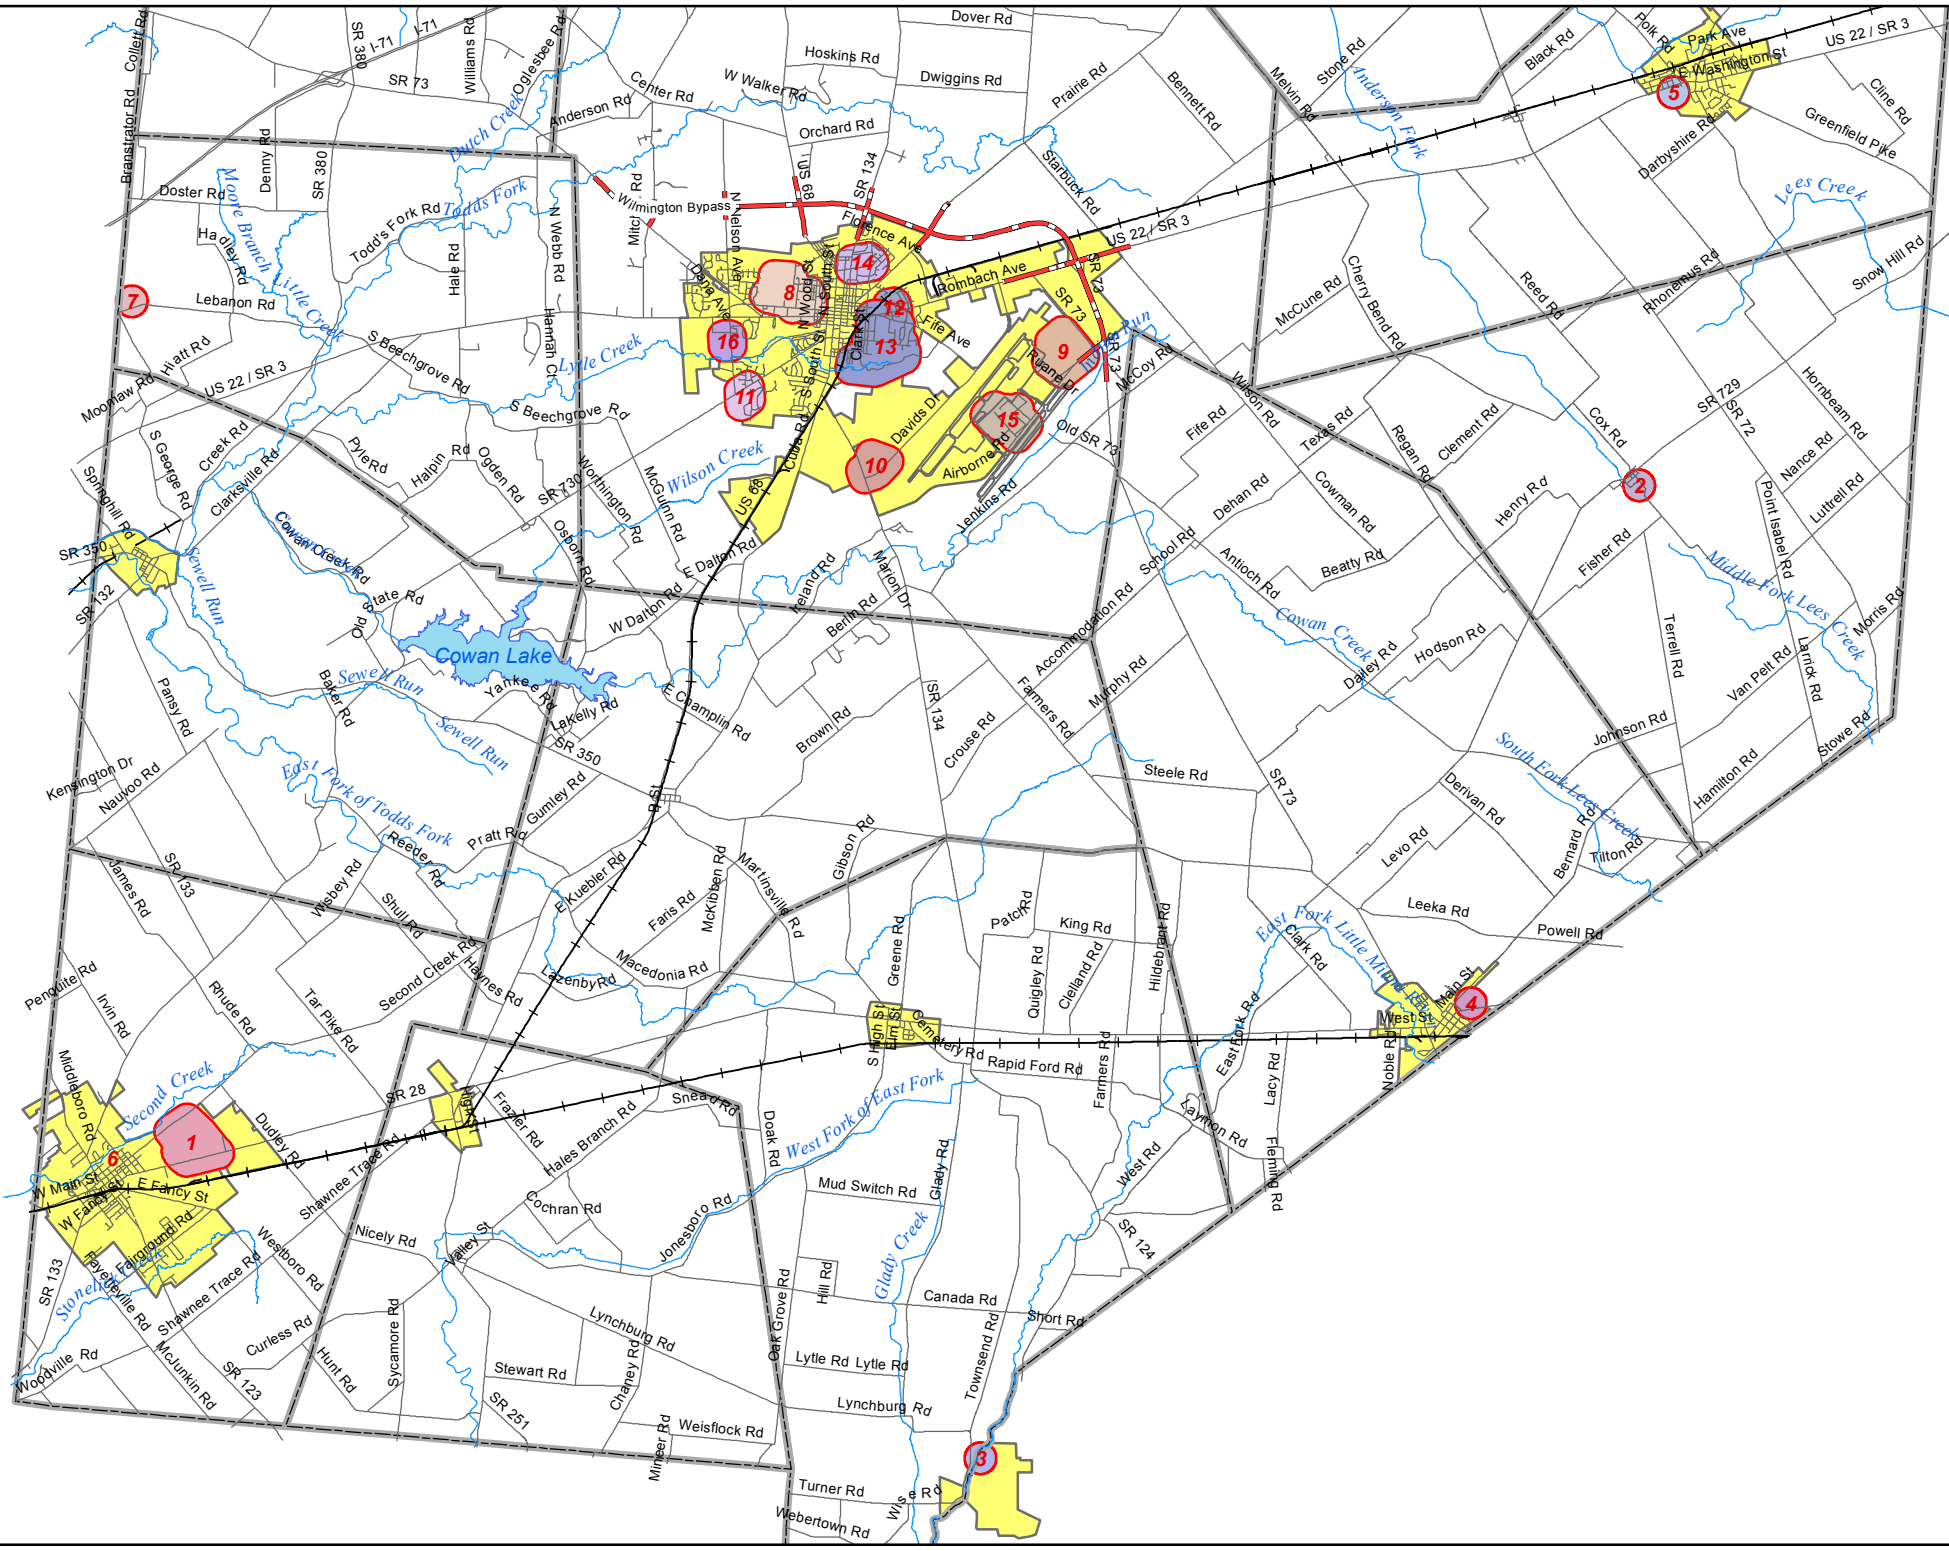

Clinton County Schools 1000 ft Buffers

- Schools**
Map ID & School Name
- 1 - Blanchester High School
 - 2 - East Clinton High School
 - 3 - Lynchburg-Clay High School
 - 4 - New Vienna Elementary School
 - 5 - Sabina Elementary School
 - 6 - Putman Elementary School
 - 7 - Clinton Massie Elementary School
 - 8 - Wilmington High School
 - 9 - Great Oaks Vocational School
 - 10 - Southern State Community College
 - 11 - Roy E Holmes Elementary School
 - 12 - East End Elementary School
 - 13 - Wilmington College
 - 14 - Denver Place Elementary School
 - 15 - Great Oaks Vocational School
 - 16 - Board of Education Wilmington City Schools

Printed 02-09-09

Map Document: C:\AV\Projects\2009 Project Files\Schools\Clinton County\000\buffer\0209098x14.mxd
2/10/2009 11:01:24 AM