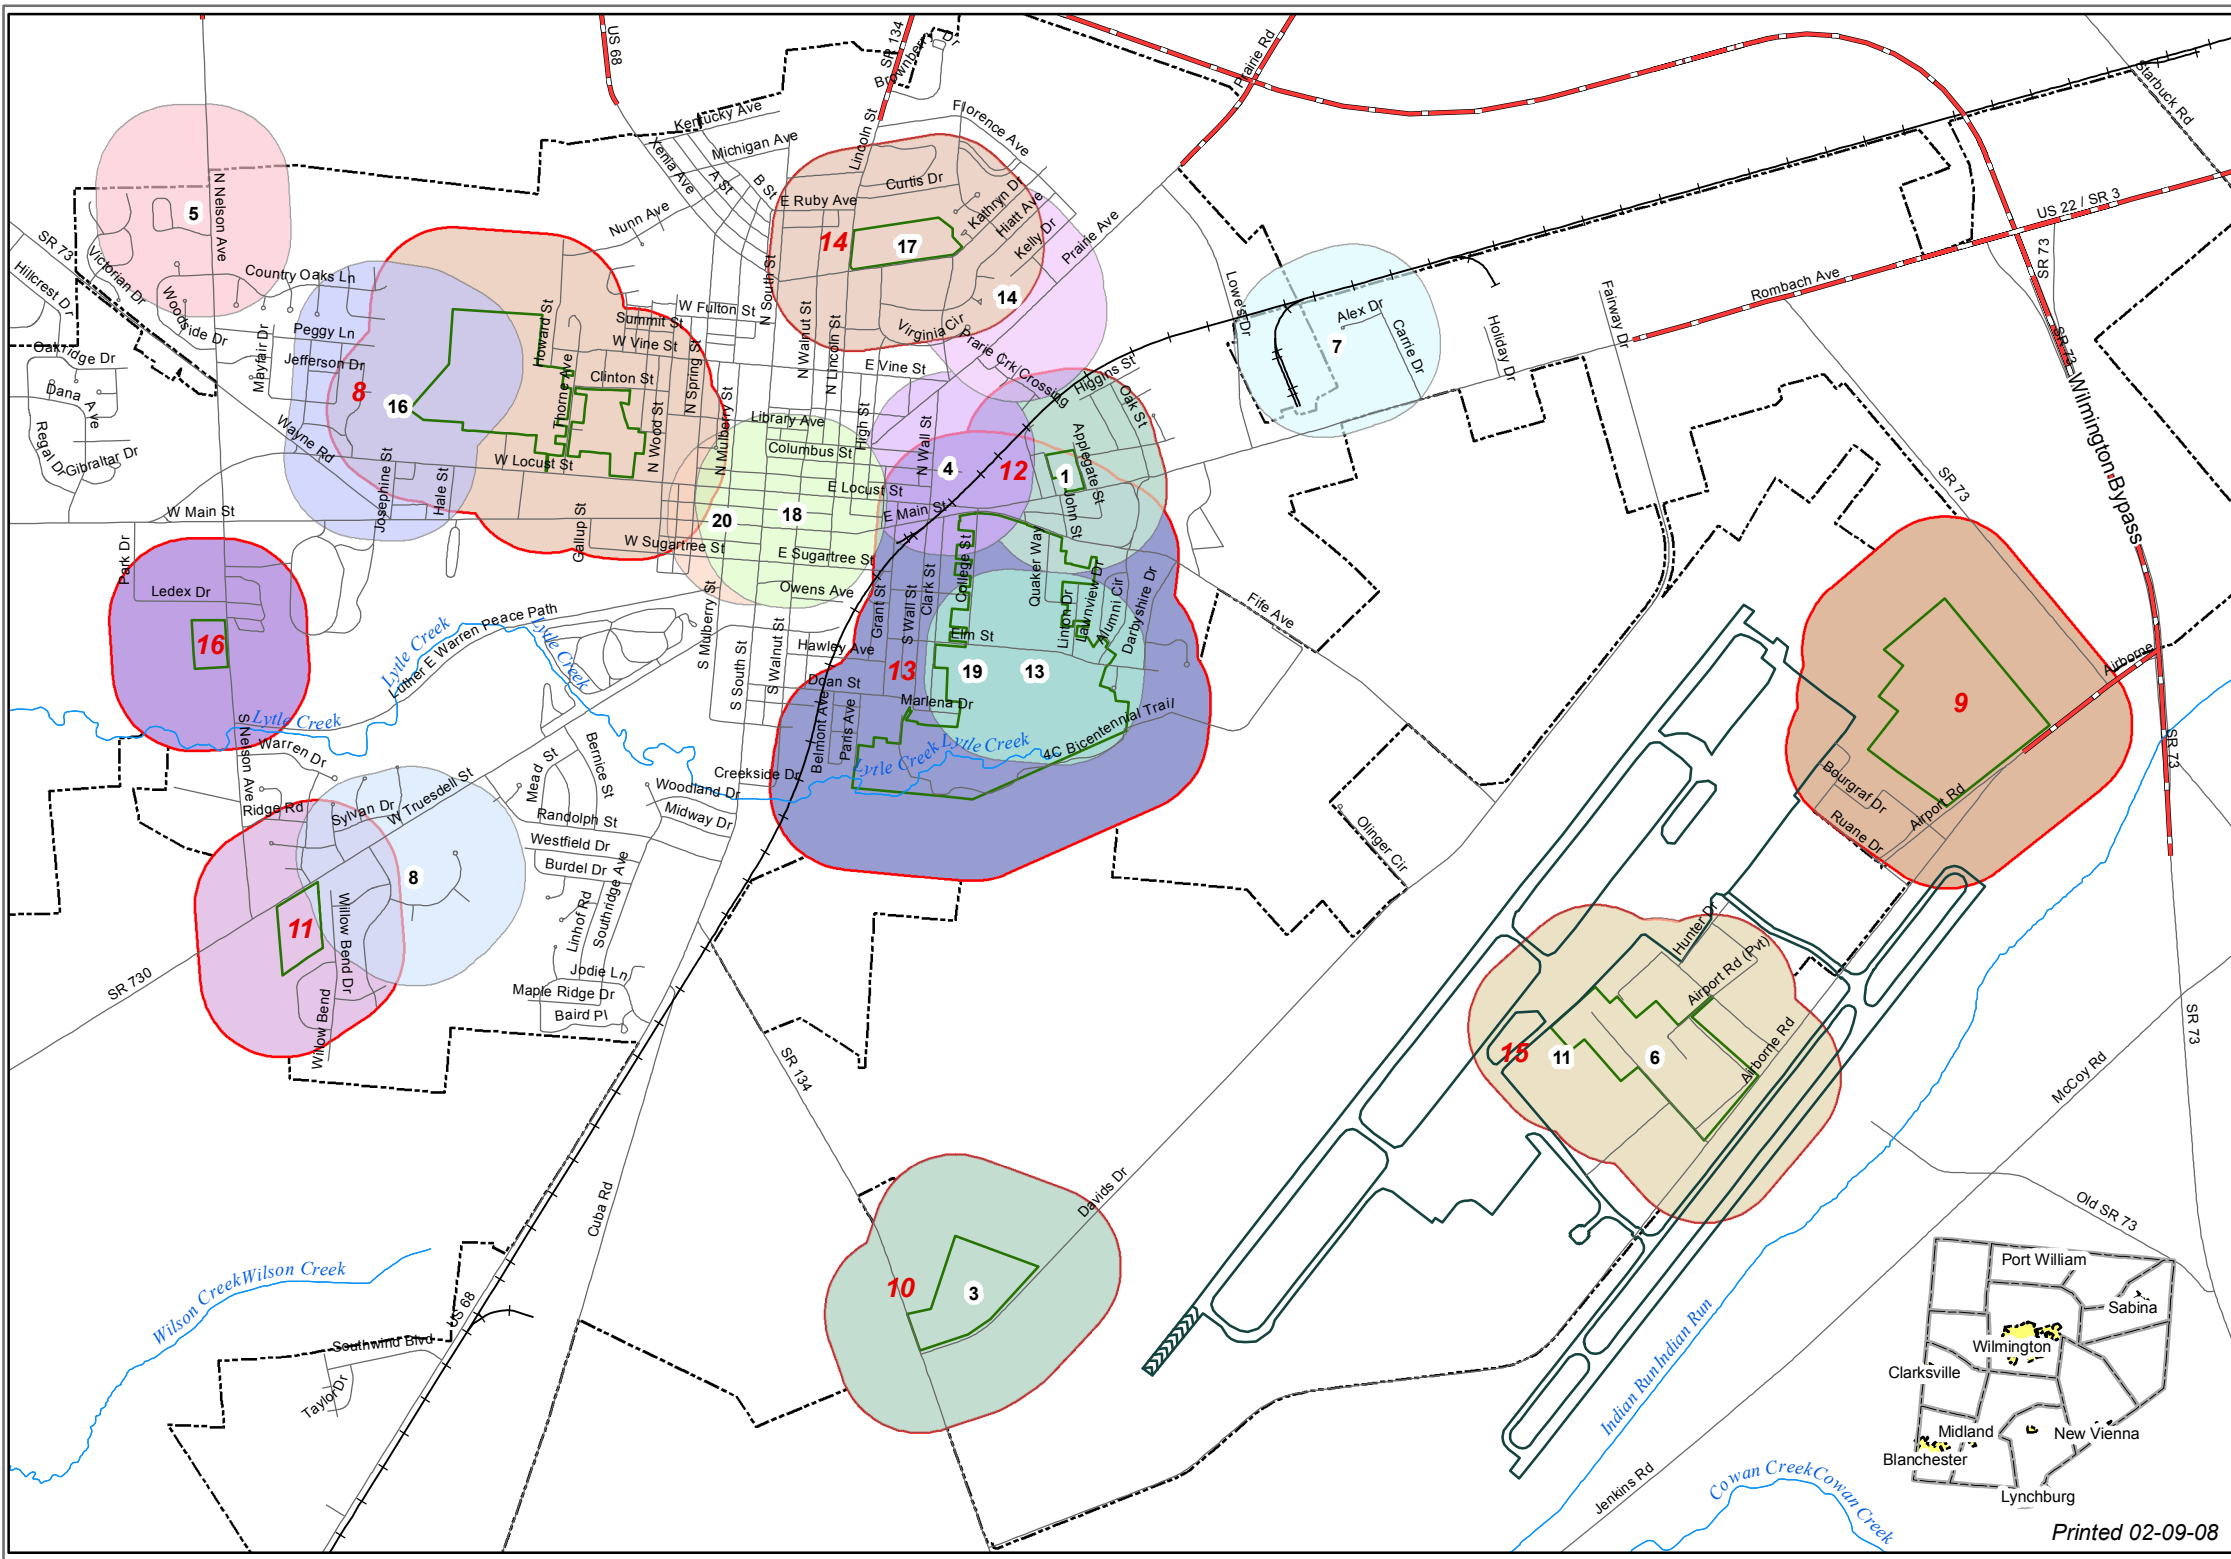

# Wilmington Day Cares & Pre Schools & Schools 1000 ft Buffers

- hydrography
- Day Care & Pre Schools**
- Map ID & Business Name**
- 1 - Wilmington Schools Preschool at East End
  - 2 - Town and County Clinton County Brd of MRDD
  - 3 - SSCC Patri-Tots Learning Center
  - 4 - Rainbow Village
  - 5 - Clinton County CAP Head Start
  - 6 - Laurel Oaks Career Center - Preschool
  - 7 - Wilmington Child Care and Learning Center
  - 8 - Wilmington Presbyterian - Timber Faith Preschool
  - 9 - Clinton Massie School District Preschool
  - 10 - Blanchester Learning Center
  - 11 - Acorn Child Development & Laurel Oaks
  - 12 - Sabina Nursery School
  - 13 - CC YMCA Summer Camp Day and Away
  - 14 - Happy Day Co-op Preschool
  - 15 - Blanchester Local Preschool at Putman Elem
  - 16 - Sonshine Christian Preschool & Kindergarten
  - 17 - CC YMCA - Wilmington at Denver Elementary
  - 18 - Wilmington Cooperative Preschool
  - 19 - YMCA Kids World of Learning
  - 20 - 4C 31 W Main St

- Schools**
- Map ID & School Name ID Num in RED**
- 1 - Blanchester High School
  - 2 - East Clinton High School
  - 3 - Lynchburg-Clay High School
  - 4 - New Vienna Elementary School
  - 5 - Sabina Elementary School
  - 6 - Putman Elementary School
  - 7 - Clinton Massie Elementary School
  - 8 - Wilmington High School
  - 9 - Great Oaks Vocational School
  - 10 - Southern State Community College
  - 11 - Roy E Holmes Elementary School
  - 12 - East End Elementary School
  - 13 - Wilmington College
  - 14 - Denver Place Elementary School
  - 15 - Great Oaks Vocational School
  - 16 - Board of Education Wilmington City Schools