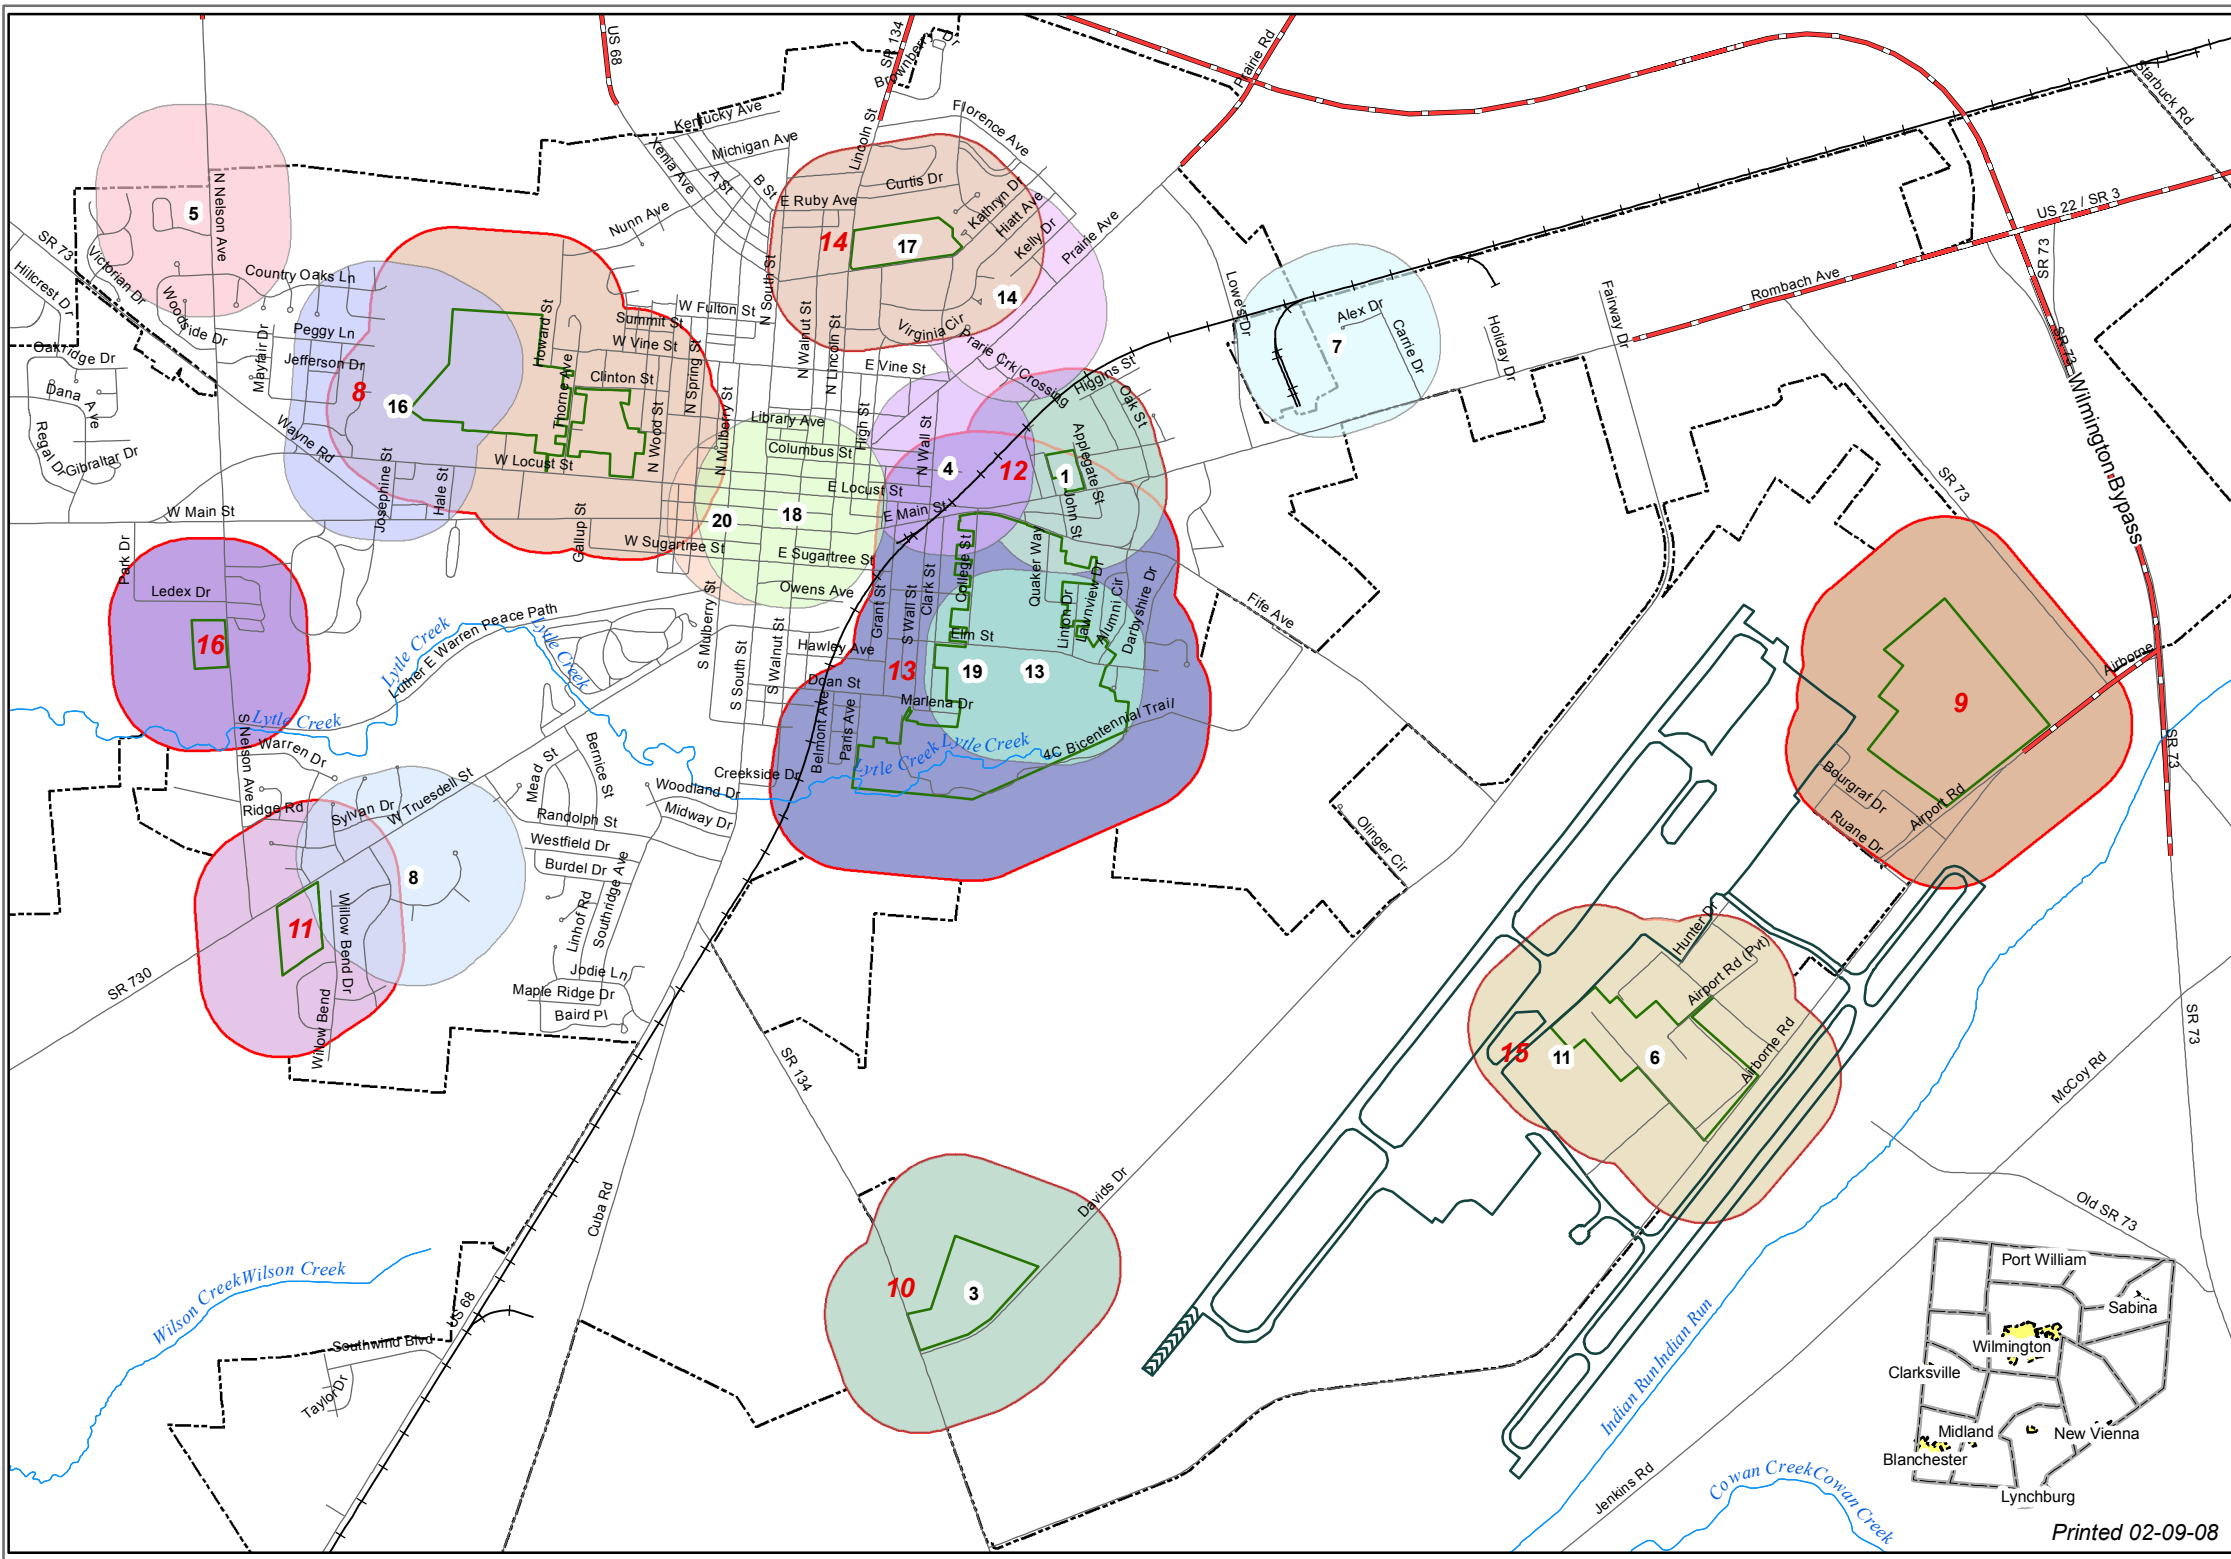

# Wilmington Day Cares & Pre Schools & Schools 1000 ft Buffers

- hydrography
- Day Care & Pre Schools**
- Map ID & Business Name**
- 1 - Wilmington Schools Preschool at East End
  - 2 - Town and County Clinton County Brd of MRDD
  - 3 - SSCC Patri-Tots Learning Center
  - 4 - Rainbow Village
  - 5 - Clinton County CAP Head Start
  - 6 - Laurel Oaks Career Center - Preschool
  - 7 - Wilmington Child Care and Learning Center
  - 8 - Wilmington Presbyterian - Timber Faith Preschool
  - 9 - Clinton Massie School District Preschool
  - 10 - Blanchester Learning Center
  - 11 - Acorn Child Development & Laurel Oaks
  - 12 - Sabina Nursery School
  - 13 - CC YMCA Summer Camp Day and Away
  - 14 - Happy Day Co-op Preschool
  - 15 - Blanchester Local Preschool at Putman Elem
  - 16 - Sonshine Christian Preschool & Kindergarten
  - 17 - CC YMCA - Wilmington at Denver Elementary
  - 18 - Wilmington Cooperative Preschool
  - 19 - YMCA Kids World of Learning
  - 20 - 4C 31 W Main St

- Schools**
- Map ID & School Name ID Num in RED**
- 1 - Blanchester High School
  - 2 - East Clinton High School
  - 3 - Lynchburg-Clay High School
  - 4 - New Vienna Elementary School
  - 5 - Sabina Elementary School
  - 6 - Putman Elementary School
  - 7 - Clinton Massie Elementary School
  - 8 - Wilmington High School
  - 9 - Great Oaks Vocational School
  - 10 - Southern State Community College
  - 11 - Roy E Holmes Elementary School
  - 12 - East End Elementary School
  - 13 - Wilmington College
  - 14 - Denver Place Elementary School
  - 15 - Great Oaks Vocational School
  - 16 - Board of Education Wilmington City Schools

Printed 02-09-08

Map Document: C:\SWP\Projects\2009 Project Files\Day Cares Pre Schools Wilmington\1000ftBuffer\020908x14.mxd  
2/9/2009 4:26:13 PM