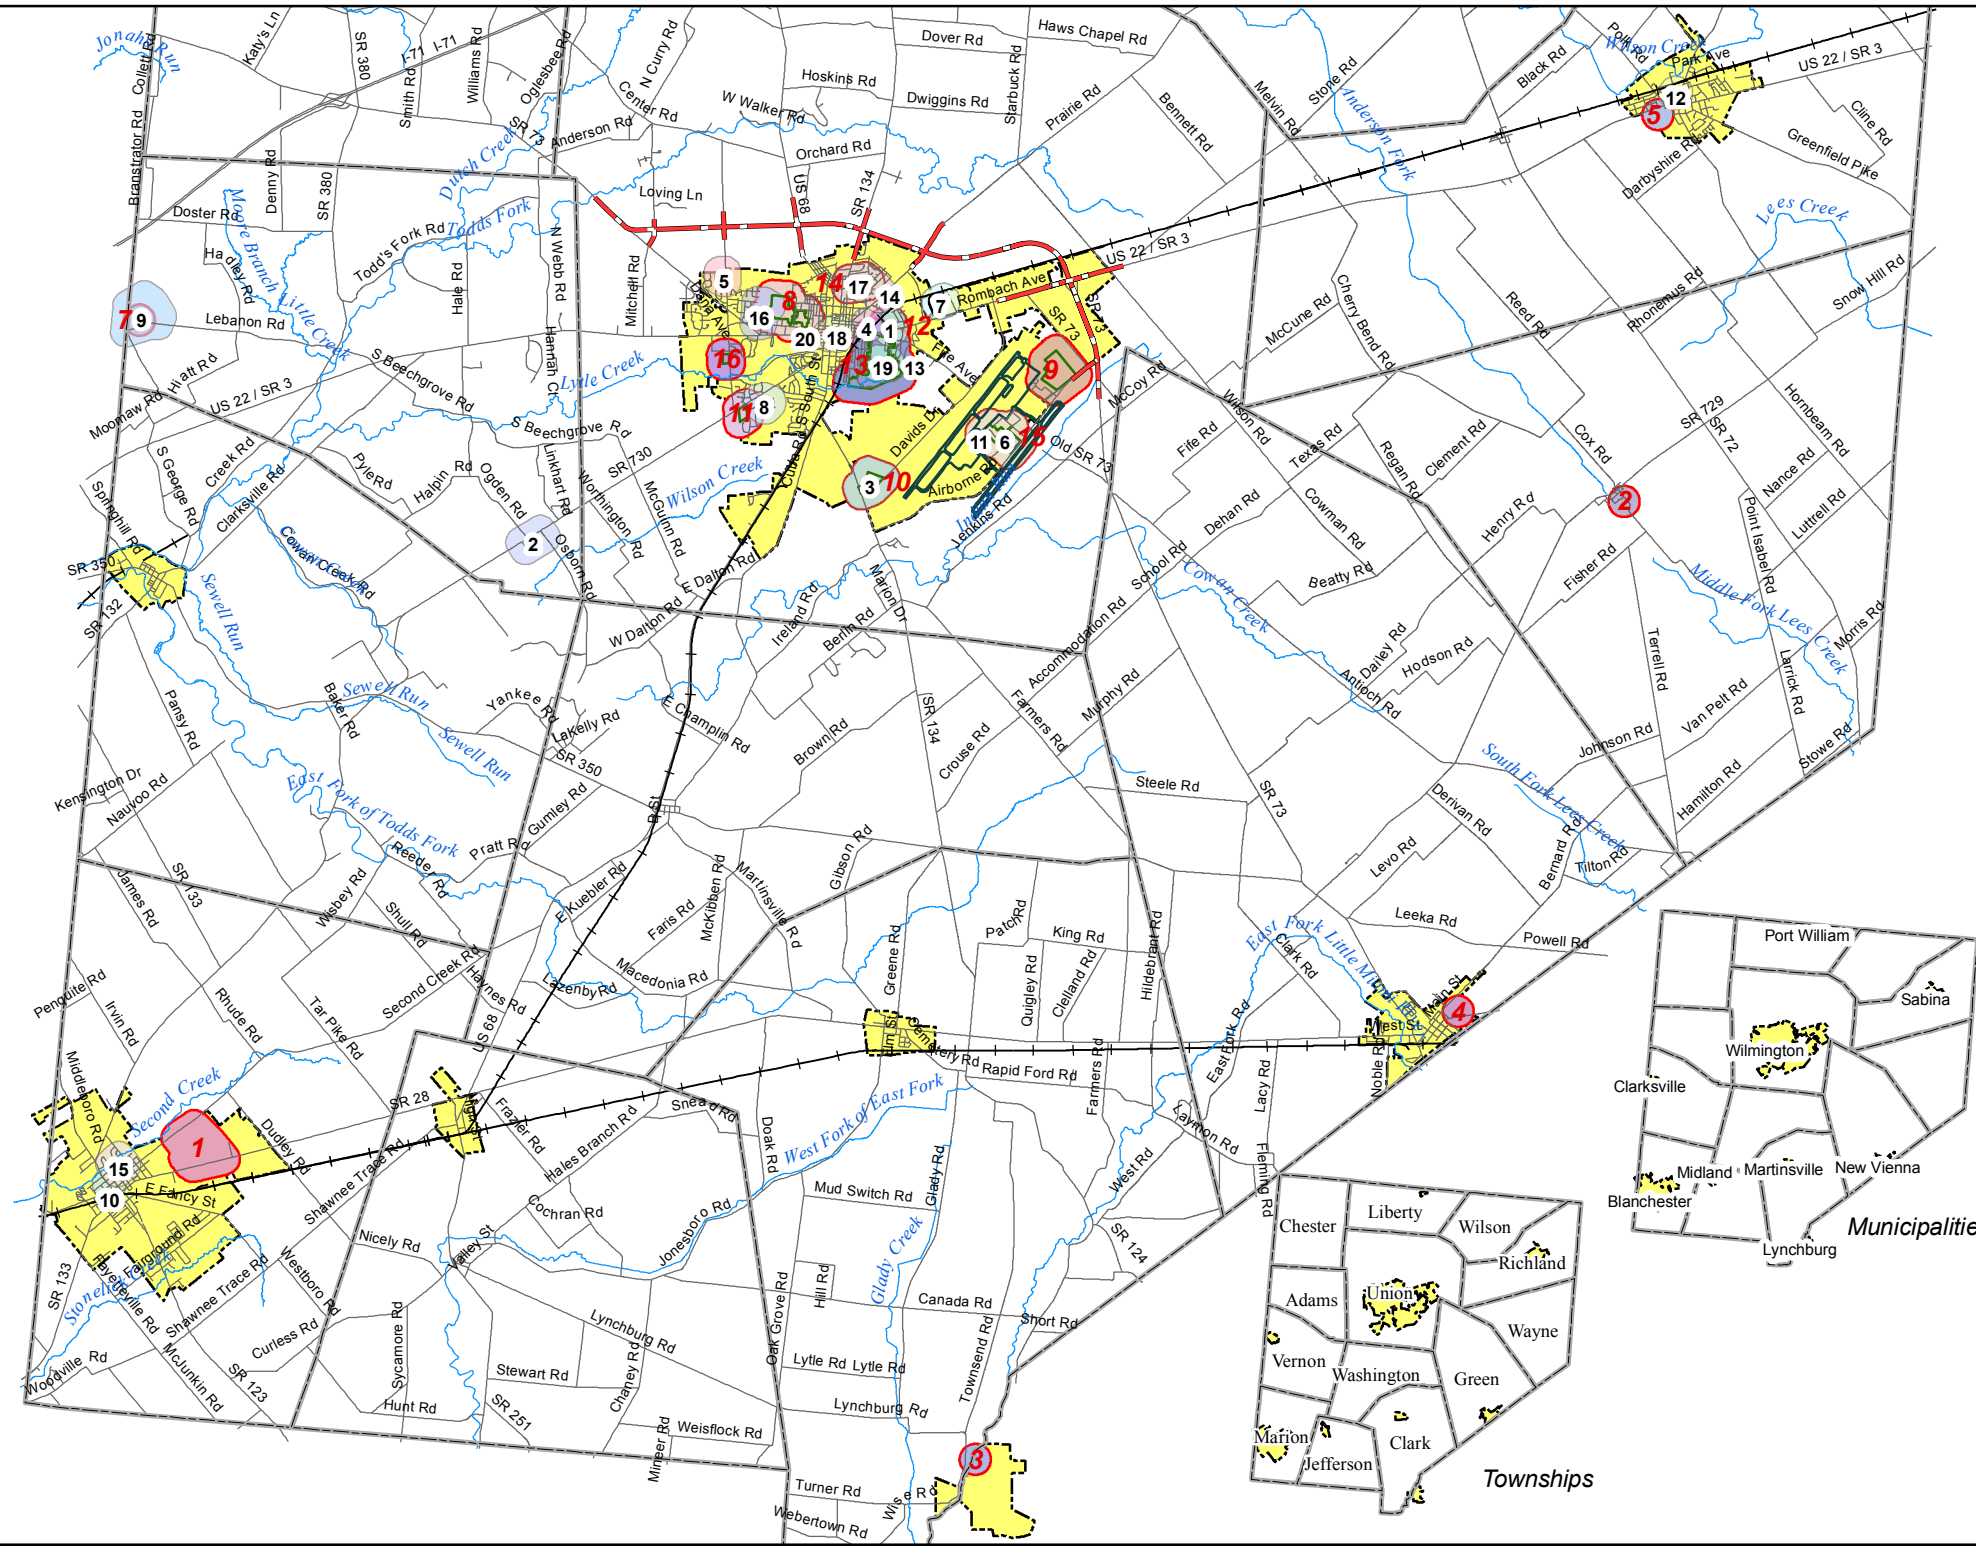

# Clinton County Day Cares & Pre Schools & Schools 1000 ft Buffers

- Day Care & Pre Schools**
- Map ID & Business Name**
- 1 - Wilmington Schools Preschool at East End
  - 2 - Town and County Clinton County Brd of MRDD
  - 3 - SSCC Patri-Tots Learning Center
  - 4 - Rainbow Village
  - 5 - Clinton County CAP Head Start
  - 6 - Laurel Oaks Career Center - Preschool
  - 7 - Wilmington Child Care and Learning Center
  - 8 - Wilmington Presbyterian - Timber Faith Preschool
  - 9 - Clinton Massie School District Preschool
  - 10 - Blanchester Learning Center
  - 11 - Acorn Child Development & Laurel Oaks
  - 12 - Sabina Nursery School
  - 13 - CC YMCA Summer Camp Day and Away
  - 14 - Happy Day Co-op Preschool
  - 15 - Blanchester Local Preschool at Putman Elem
  - 16 - Sonshine Christian Preschool & Kindergarten
  - 17 - CC YMCA - Wilmington at Denver Elementary
  - 18 - Wilmington Cooperative Preschool
  - 19 - YMCA Kids World of Learning
  - 20 - 4C 31 W Main St

- Schools**
- Map ID & School Name ID Num in RED**
- 1 - Blanchester High School
  - 2 - East Clinton High School
  - 3 - Lynchburg-Clay High School
  - 4 - New Vienna Elementary School
  - 5 - Sabina Elementary School
  - 6 - Putman Elementary School
  - 7 - Clinton Massie Elementary School
  - 8 - Wilmington High School
  - 9 - Great Oaks Vocational School
  - 10 - Southern State Community College
  - 11 - Roy E Holmes Elementary School
  - 12 - East End Elementary School
  - 13 - Wilmington College
  - 14 - Denver Place Elementary School
  - 15 - Great Oaks Vocational School
  - 16 - Board of Education Wilmington City Schools

**Municipalities**

Port William  
Sabina  
Wilmington  
Clarksville  
Midland  
Martinsville  
New Vienna  
Blanchester  
Lynchburg

**Townships**

Chester  
Liberty  
Wilson  
Adams  
Union  
Richland  
Vernon  
Washington  
Green  
Marion  
Jefferson  
Clark