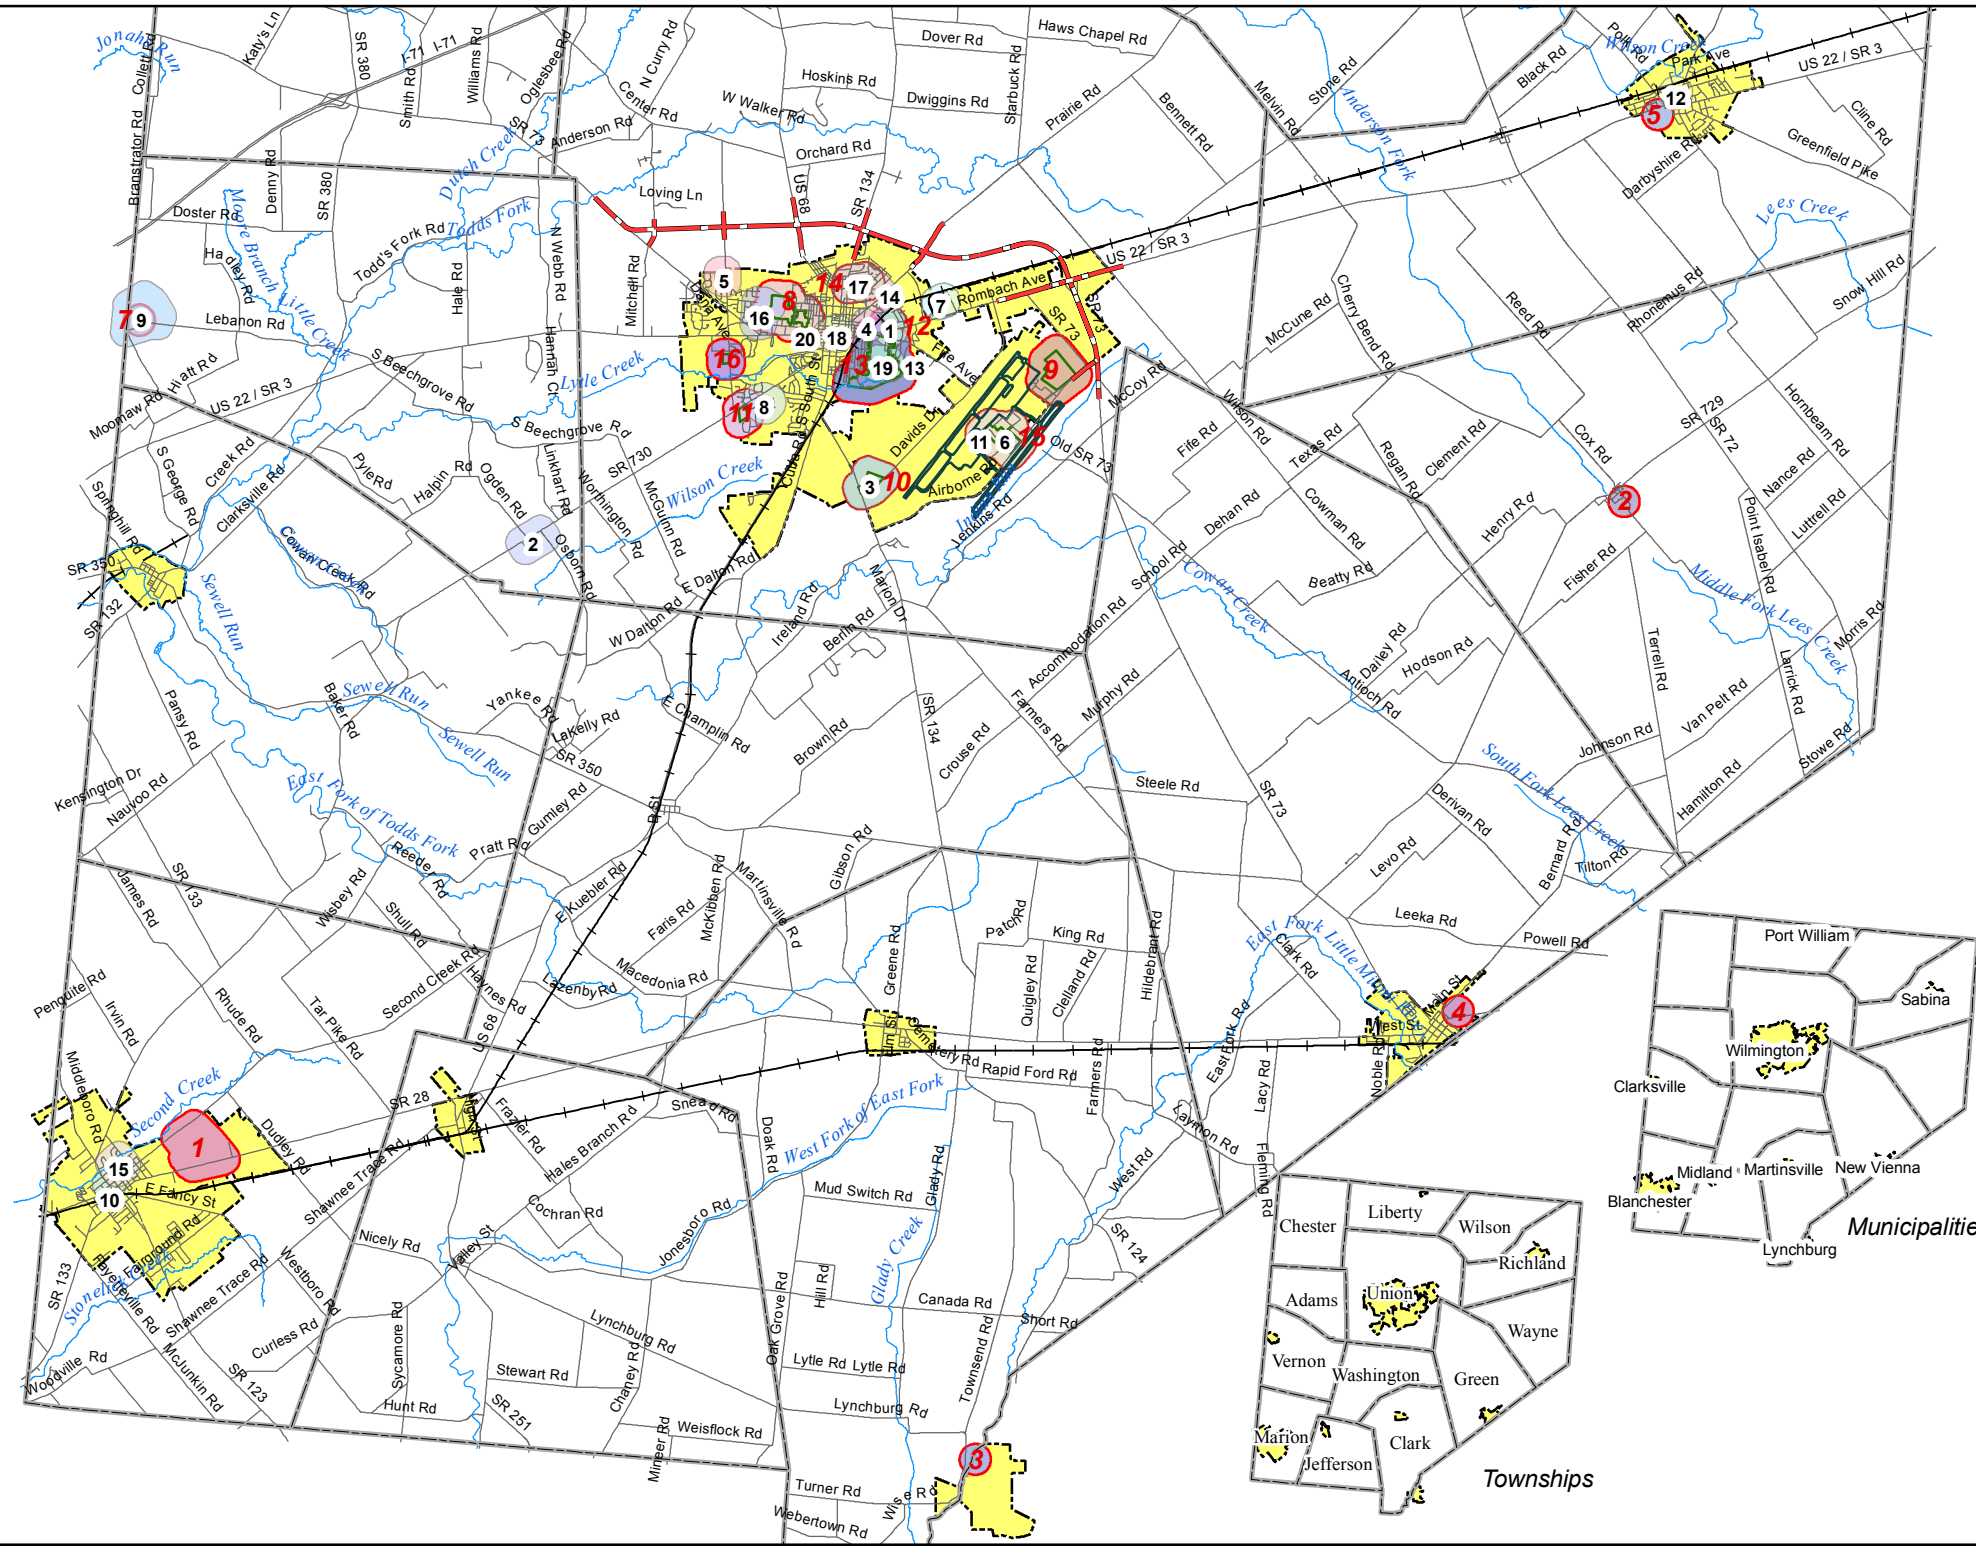

# Clinton County Day Cares & Pre Schools & Schools 1000 ft Buffers

- Day Care & Pre Schools**
- Map ID & Business Name**
- 1 - Wilmington Schools Preschool at East End
  - 2 - Town and County Clinton County Brd of MRDD
  - 3 - SSCC Patri-Tots Learning Center
  - 4 - Rainbow Village
  - 5 - Clinton County CAP Head Start
  - 6 - Laurel Oaks Career Center - Preschool
  - 7 - Wilmington Child Care and Learning Center
  - 8 - Wilmington Presbyterian - Timber Faith Preschool
  - 9 - Clinton Massie School District Preschool
  - 10 - Blanchester Learning Center
  - 11 - Acorn Child Development & Laurel Oaks
  - 12 - Sabina Nursery School
  - 13 - CC YMCA Summer Camp Day and Away
  - 14 - Happy Day Co-op Preschool
  - 15 - Blanchester Local Preschool at Putman Elem
  - 16 - Sonshine Christian Preschool & Kindergarten
  - 17 - CC YMCA - Wilmington at Denver Elementary
  - 18 - Wilmington Cooperative Preschool
  - 19 - YMCA Kids World of Learning
  - 20 - 4C 31 W Main St

- Schools**
- Map ID & School Name ID Num in RED**
- 1 - Blanchester High School
  - 2 - East Clinton High School
  - 3 - Lynchburg-Clay High School
  - 4 - New Vienna Elementary School
  - 5 - Sabina Elementary School
  - 6 - Putman Elementary School
  - 7 - Clinton Massie Elementary School
  - 8 - Wilmington High School
  - 9 - Great Oaks Vocational School
  - 10 - Southern State Community College
  - 11 - Roy E Holmes Elementary School
  - 12 - East End Elementary School
  - 13 - Wilmington College
  - 14 - Denver Place Elementary School
  - 15 - Great Oaks Vocational School
  - 16 - Board of Education Wilmington City Schools

**Municipalities**

Port William  
Sabina  
Wilmington  
Clarksville  
Midland  
Martinsville  
New Vienna  
Blanchester  
Lynchburg

**Townships**

Chester  
Liberty  
Wilson  
Adams  
Union  
Richland  
Vernon  
Washington  
Green  
Wayne  
Marion  
Jefferson  
Clark