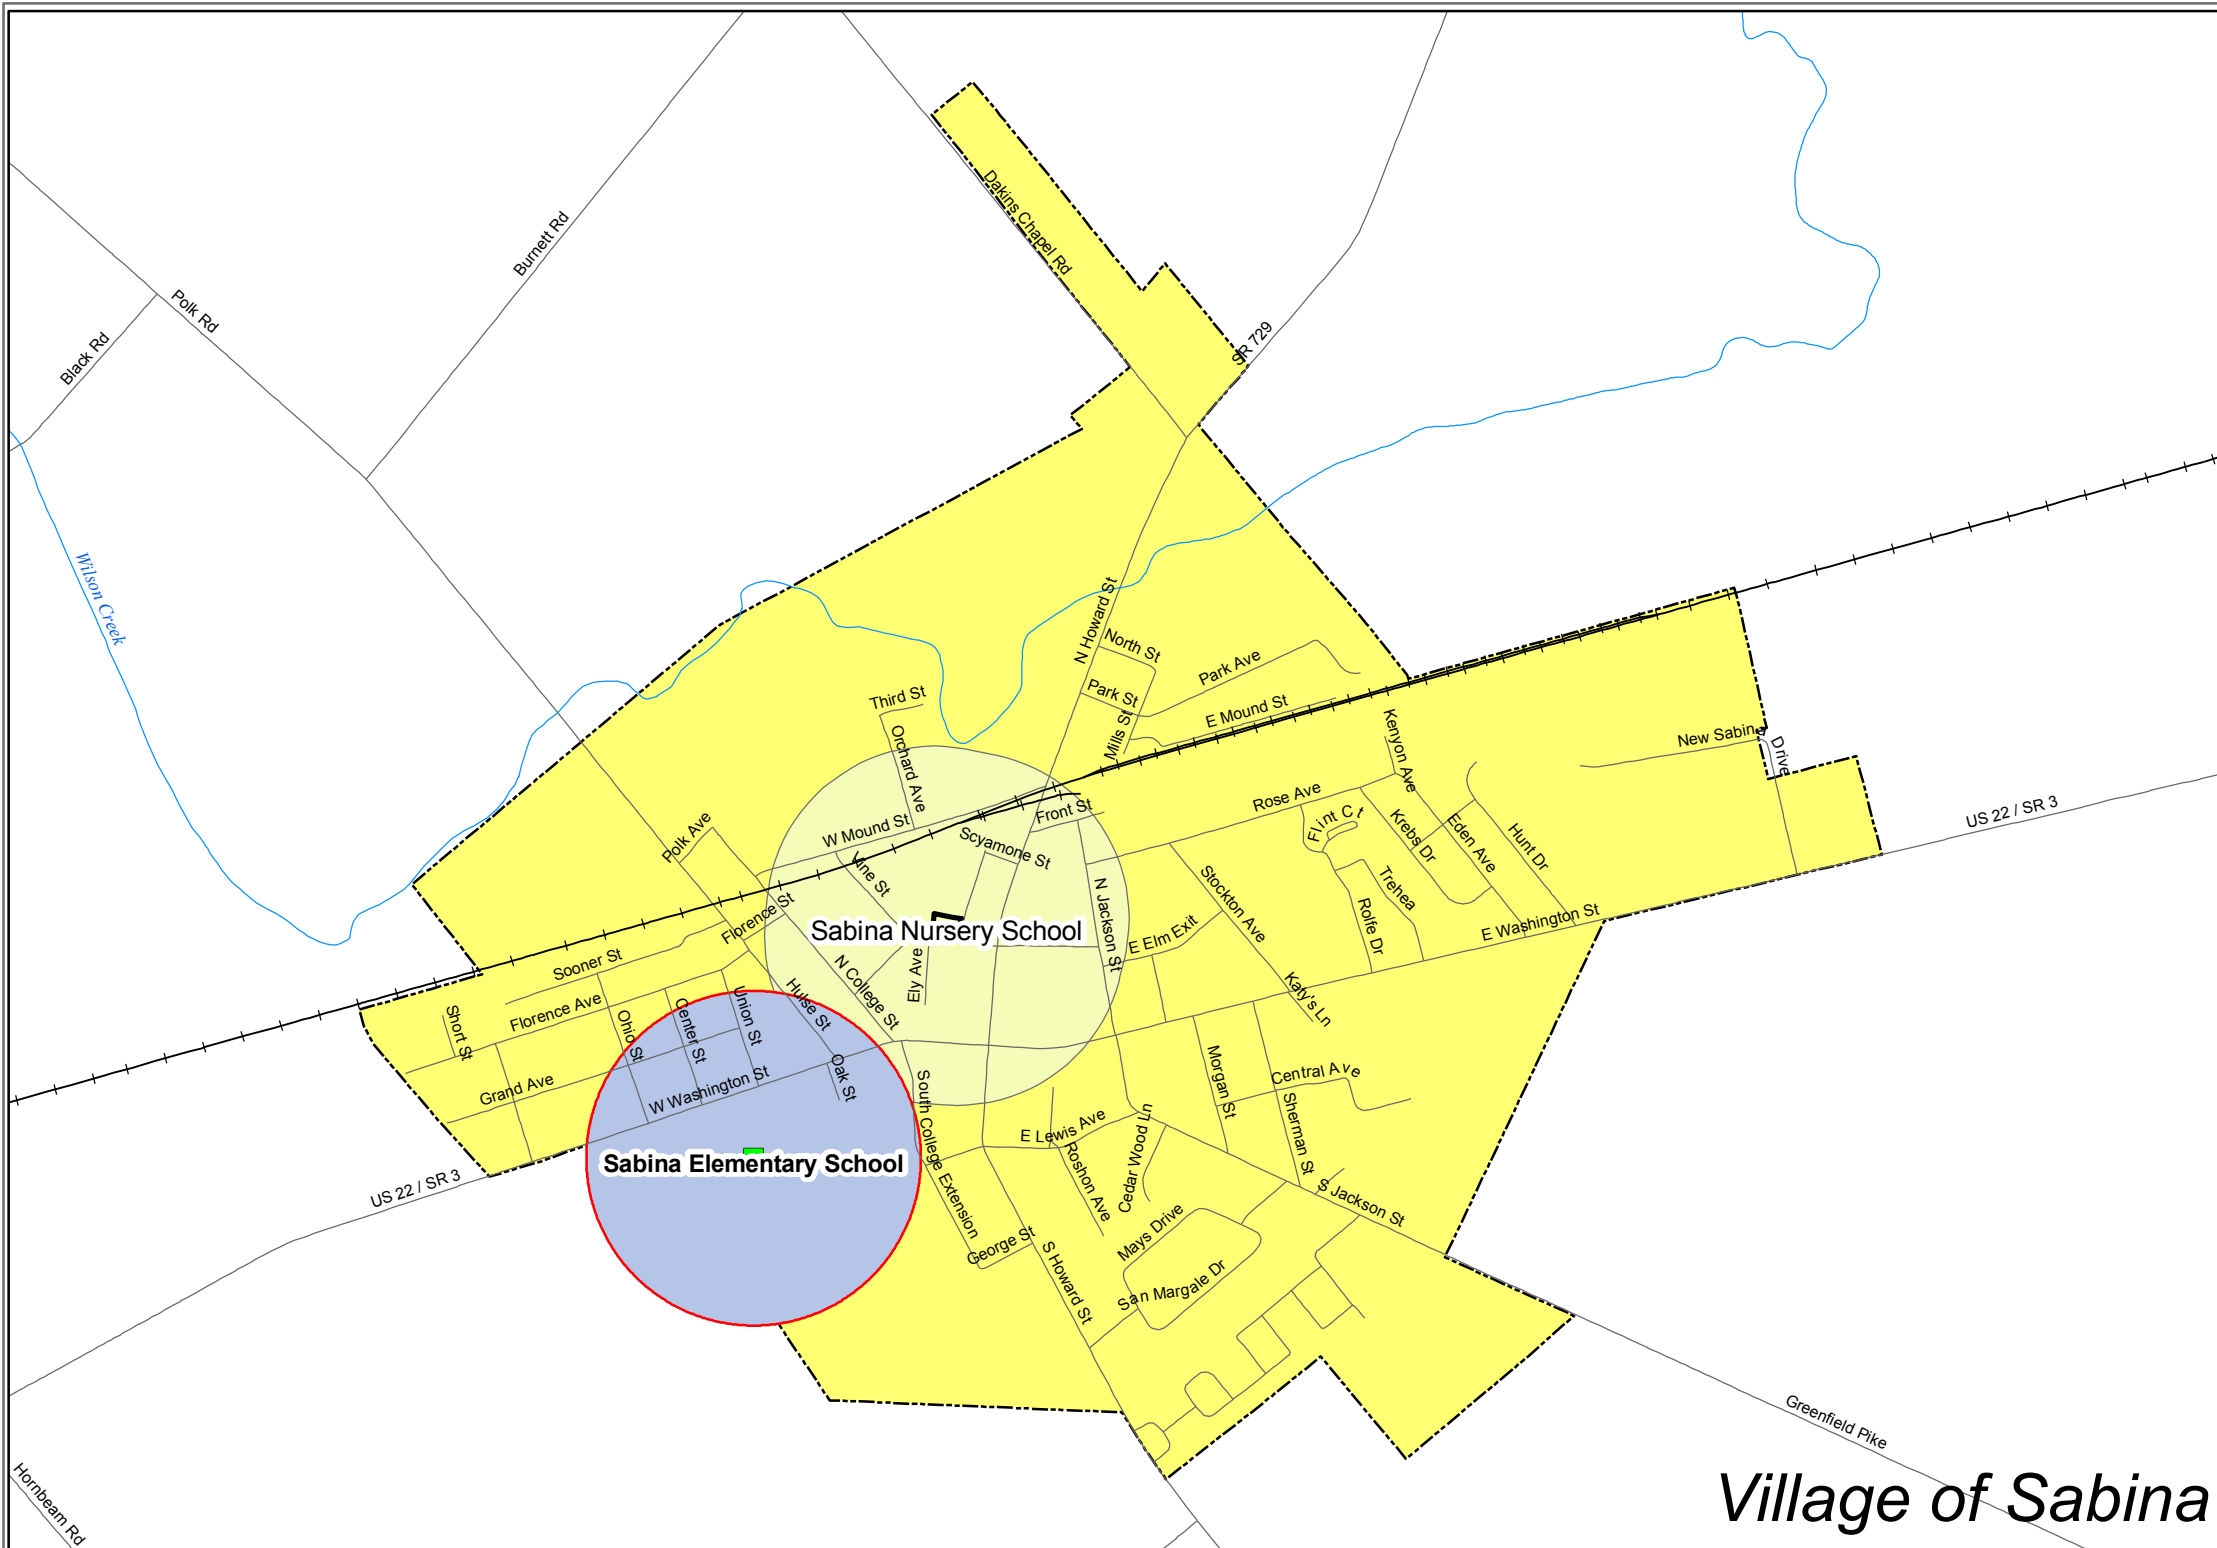

**Sabina
Day Cares, Pre Schools,
& Schools
1000 ft Buffers**

Village of Sabina

Printed 12-17-07

Map Document: C:\AV\Projects\2009 Project Files\Day Cares Pre Schools and Schools Sabina&14.mxd
2/9/2009 - 3:50:06 PM