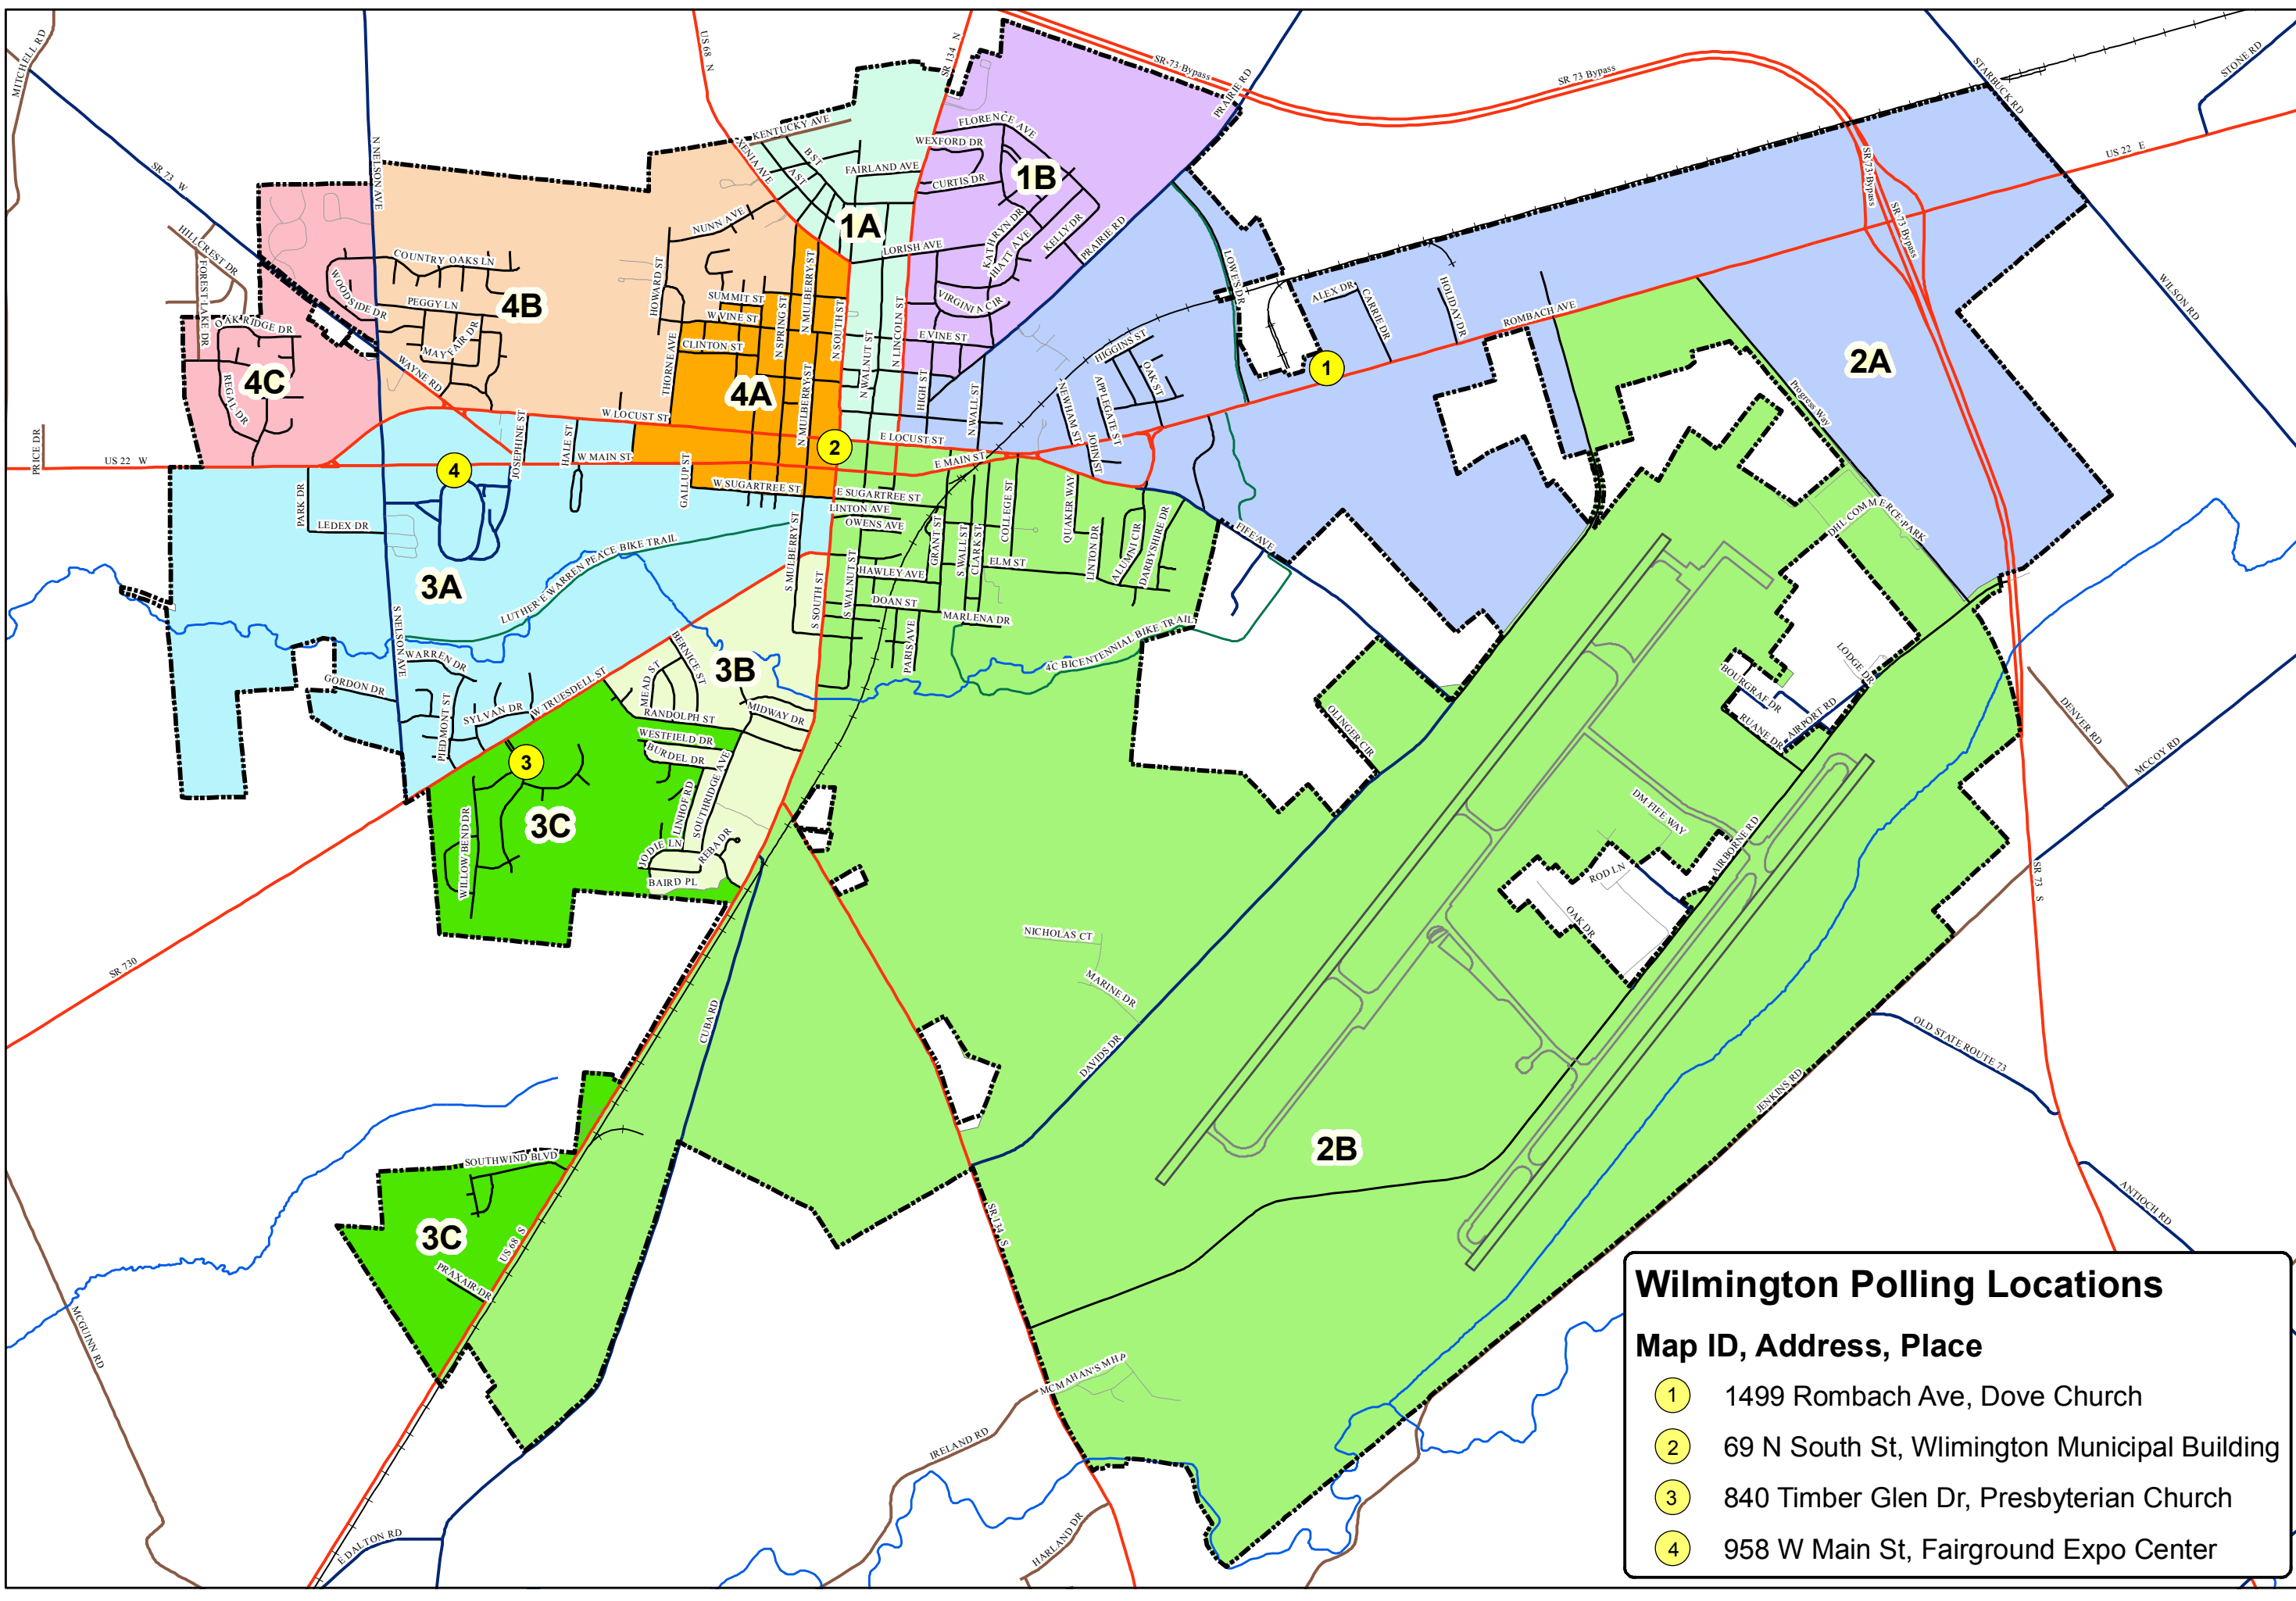

Wilmington Precincts

Precincts

- 1A
- 1B
- 2A
- 2B
- 3A
- 3B
- 3C
- 4A
- 4B
- 4C

Wilmington Polling Locations

Map ID, Address, Place

- ① 1499 Rombach Ave, Dove Church
- ② 69 N South St, Wilmington Municipal Building
- ③ 840 Timber Glen Dr, Presbyterian Church
- ④ 958 W Main St, Fairground Expo Center