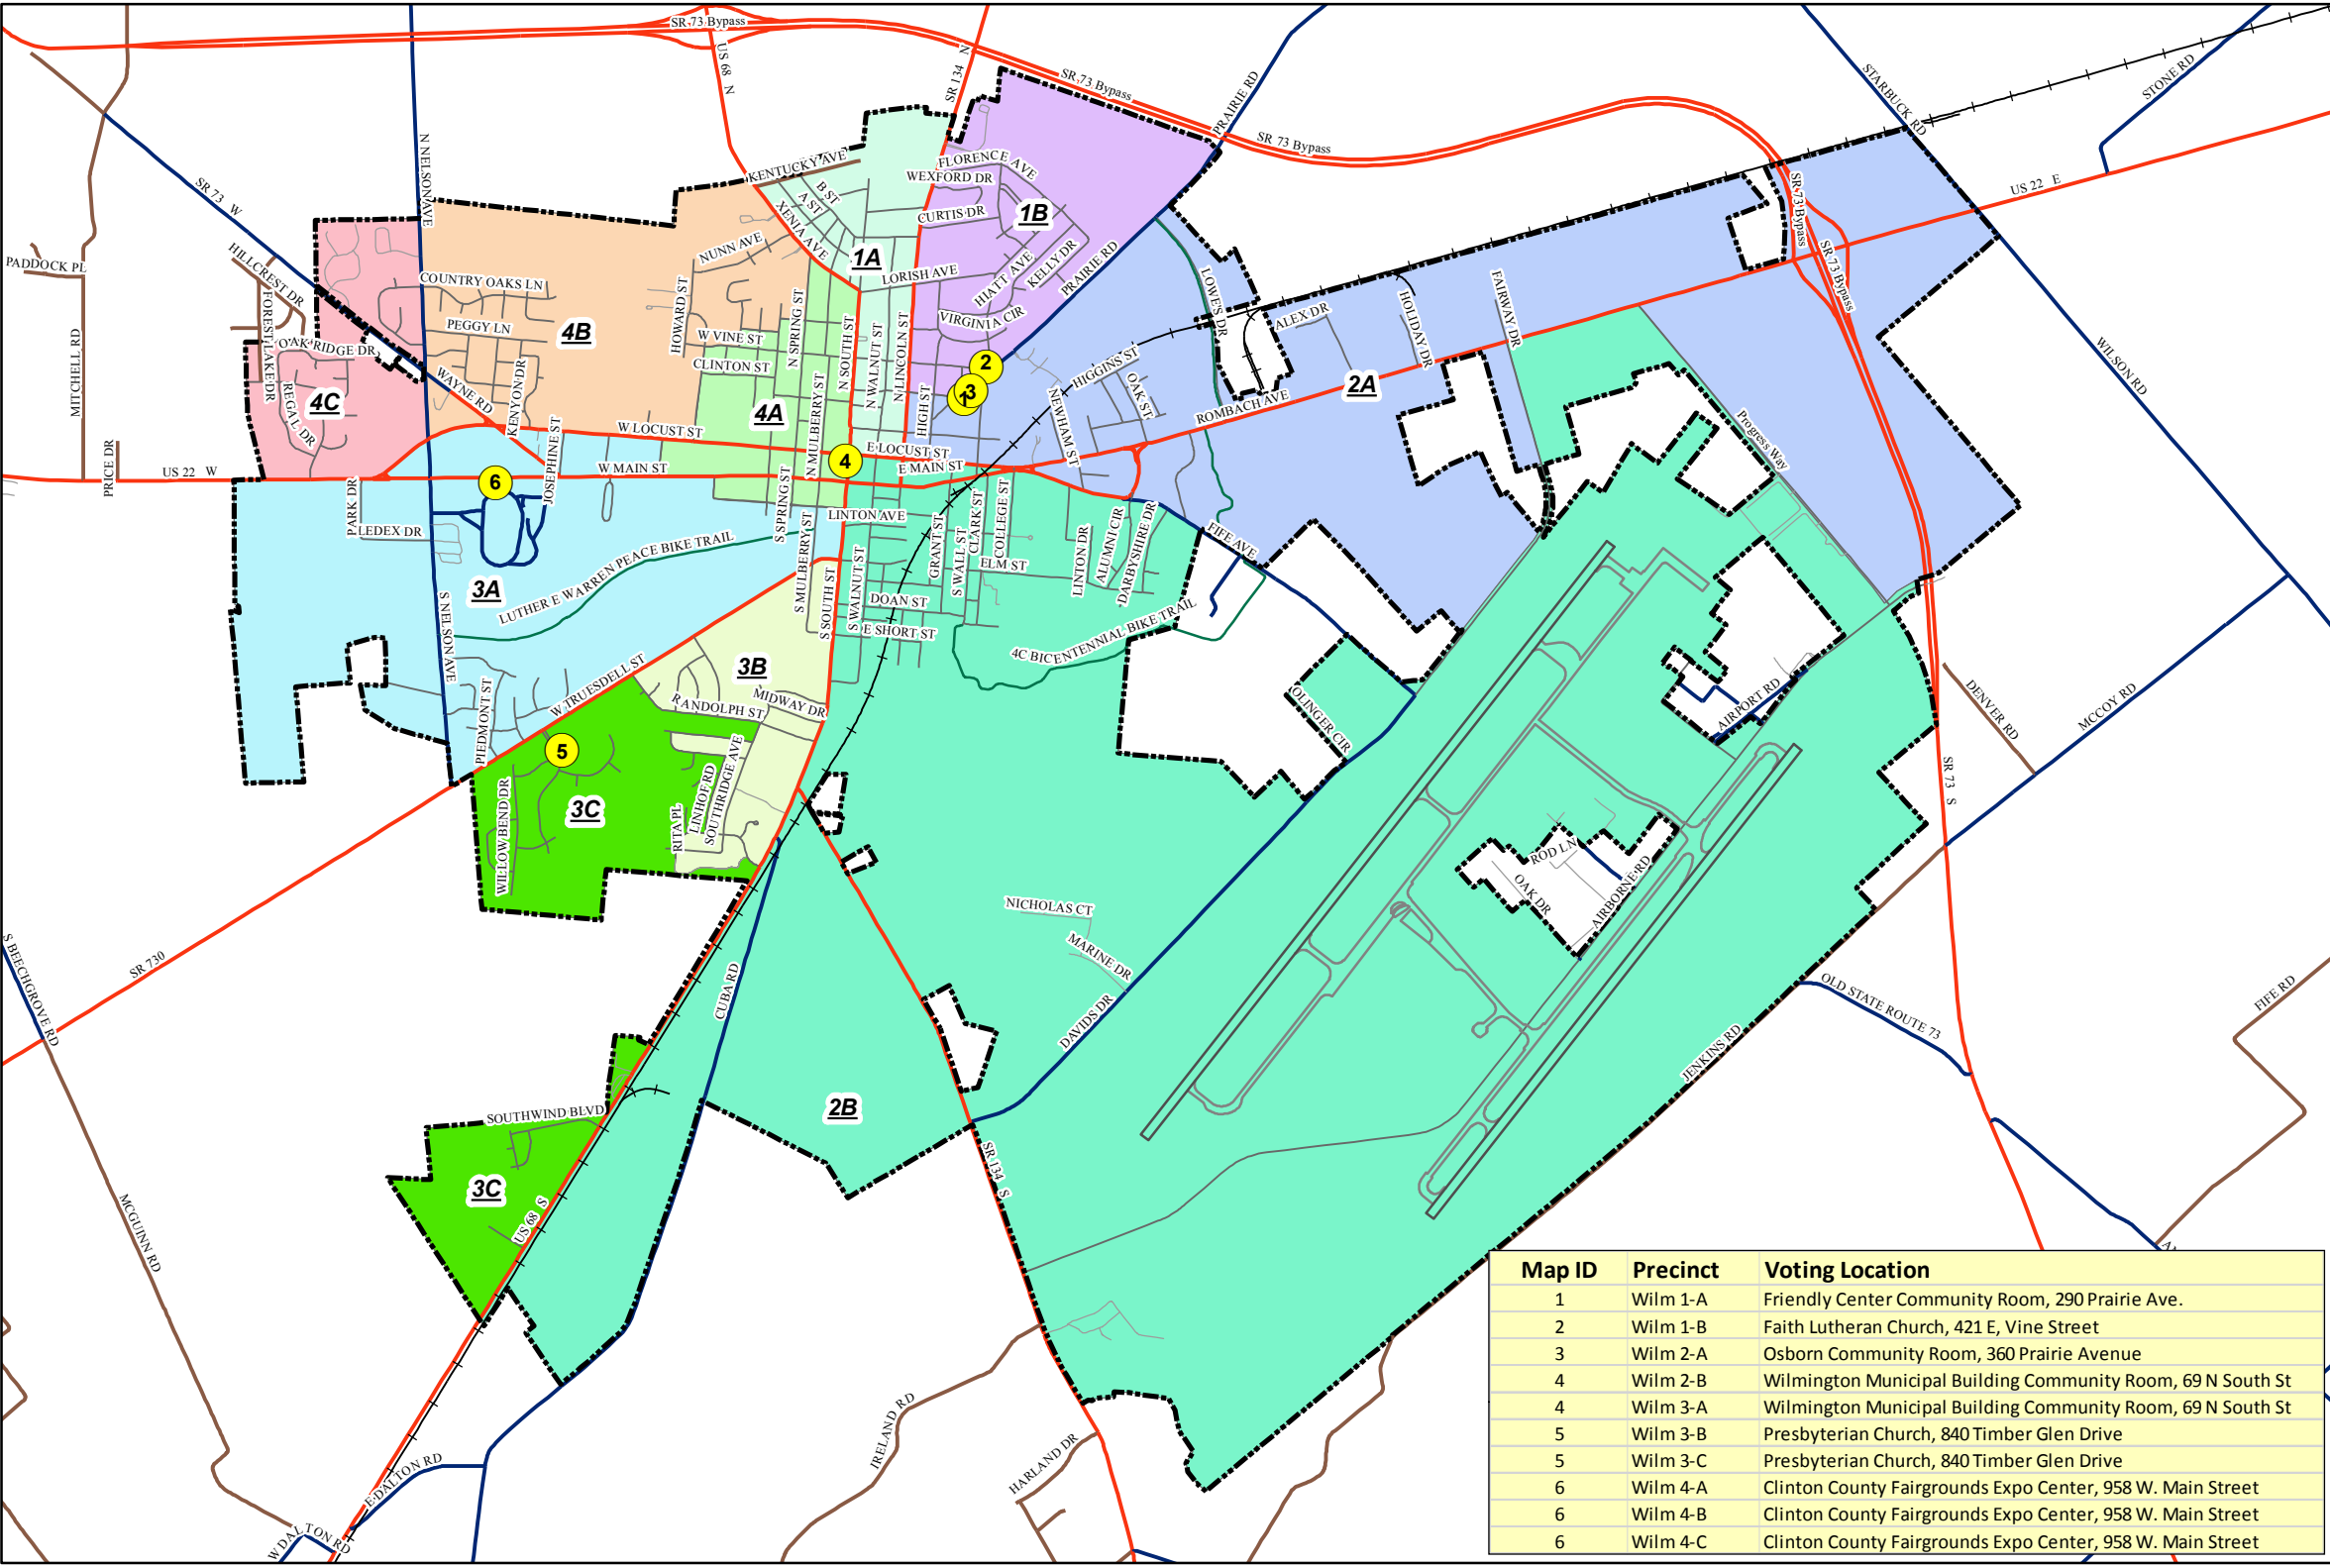

# Wilmington Precincts

- Wilmington Precincts**
- 1A
  - 1B
  - 2A
  - 2B
  - 3A
  - 3B
  - 3C
  - 4A
  - 4B
  - 4C

Map ID	Precinct	Voting Location
1	Wilm 1-A	Friendly Center Community Room, 290 Prairie Ave.
2	Wilm 1-B	Faith Lutheran Church, 421 E. Vine Street
3	Wilm 2-A	Osborn Community Room, 360 Prairie Avenue
4	Wilm 2-B	Wilmington Municipal Building Community Room, 69 N South St
4	Wilm 3-A	Wilmington Municipal Building Community Room, 69 N South St
5	Wilm 3-B	Presbyterian Church, 840 Timber Glen Drive
5	Wilm 3-C	Presbyterian Church, 840 Timber Glen Drive
6	Wilm 4-A	Clinton County Fairgrounds Expo Center, 958 W. Main Street
6	Wilm 4-B	Clinton County Fairgrounds Expo Center, 958 W. Main Street
6	Wilm 4-C	Clinton County Fairgrounds Expo Center, 958 W. Main Street

1 inch = 3,000 feet