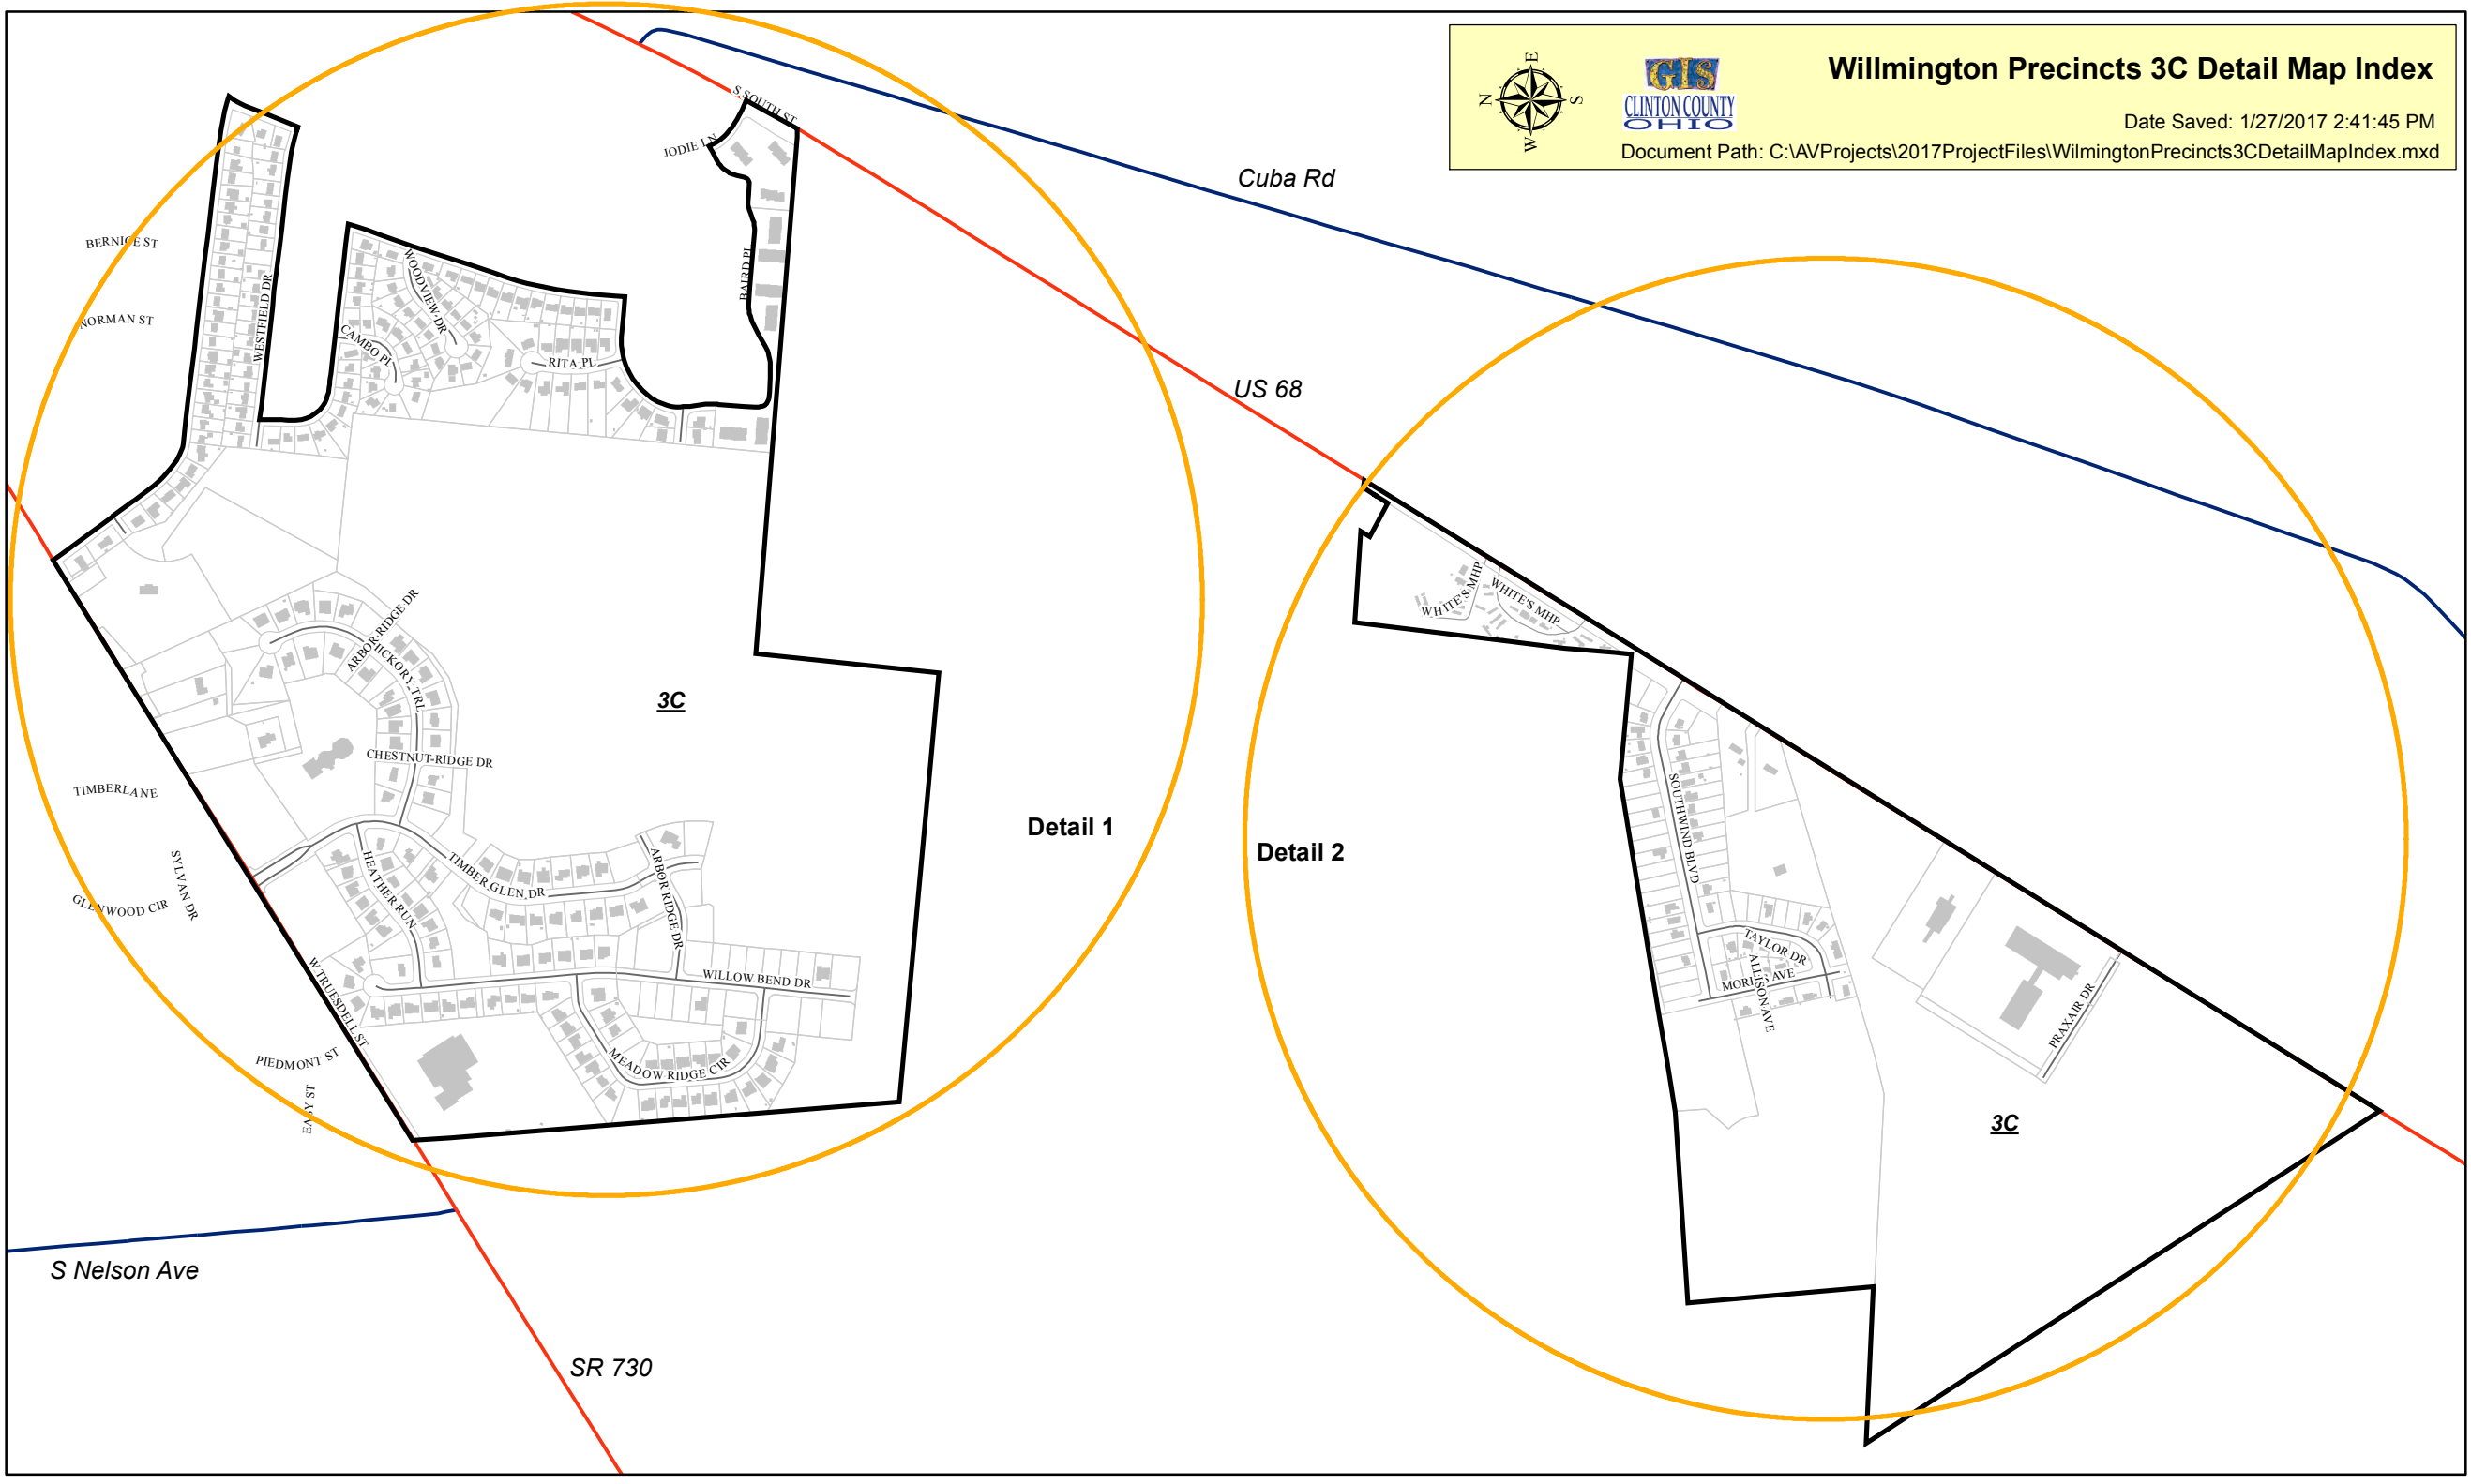

Wilmington Precincts 3C Detail Map Index

Date Saved: 1/27/2017 2:41:45 PM

Document Path: C:\AVProjects\2017ProjectFiles\WilmingtonPrecincts3CDetailMapIndex.mxd

Detail 1

Detail 2

3C

3C

S Nelson Ave

SR 730

Cuba Rd

US 68