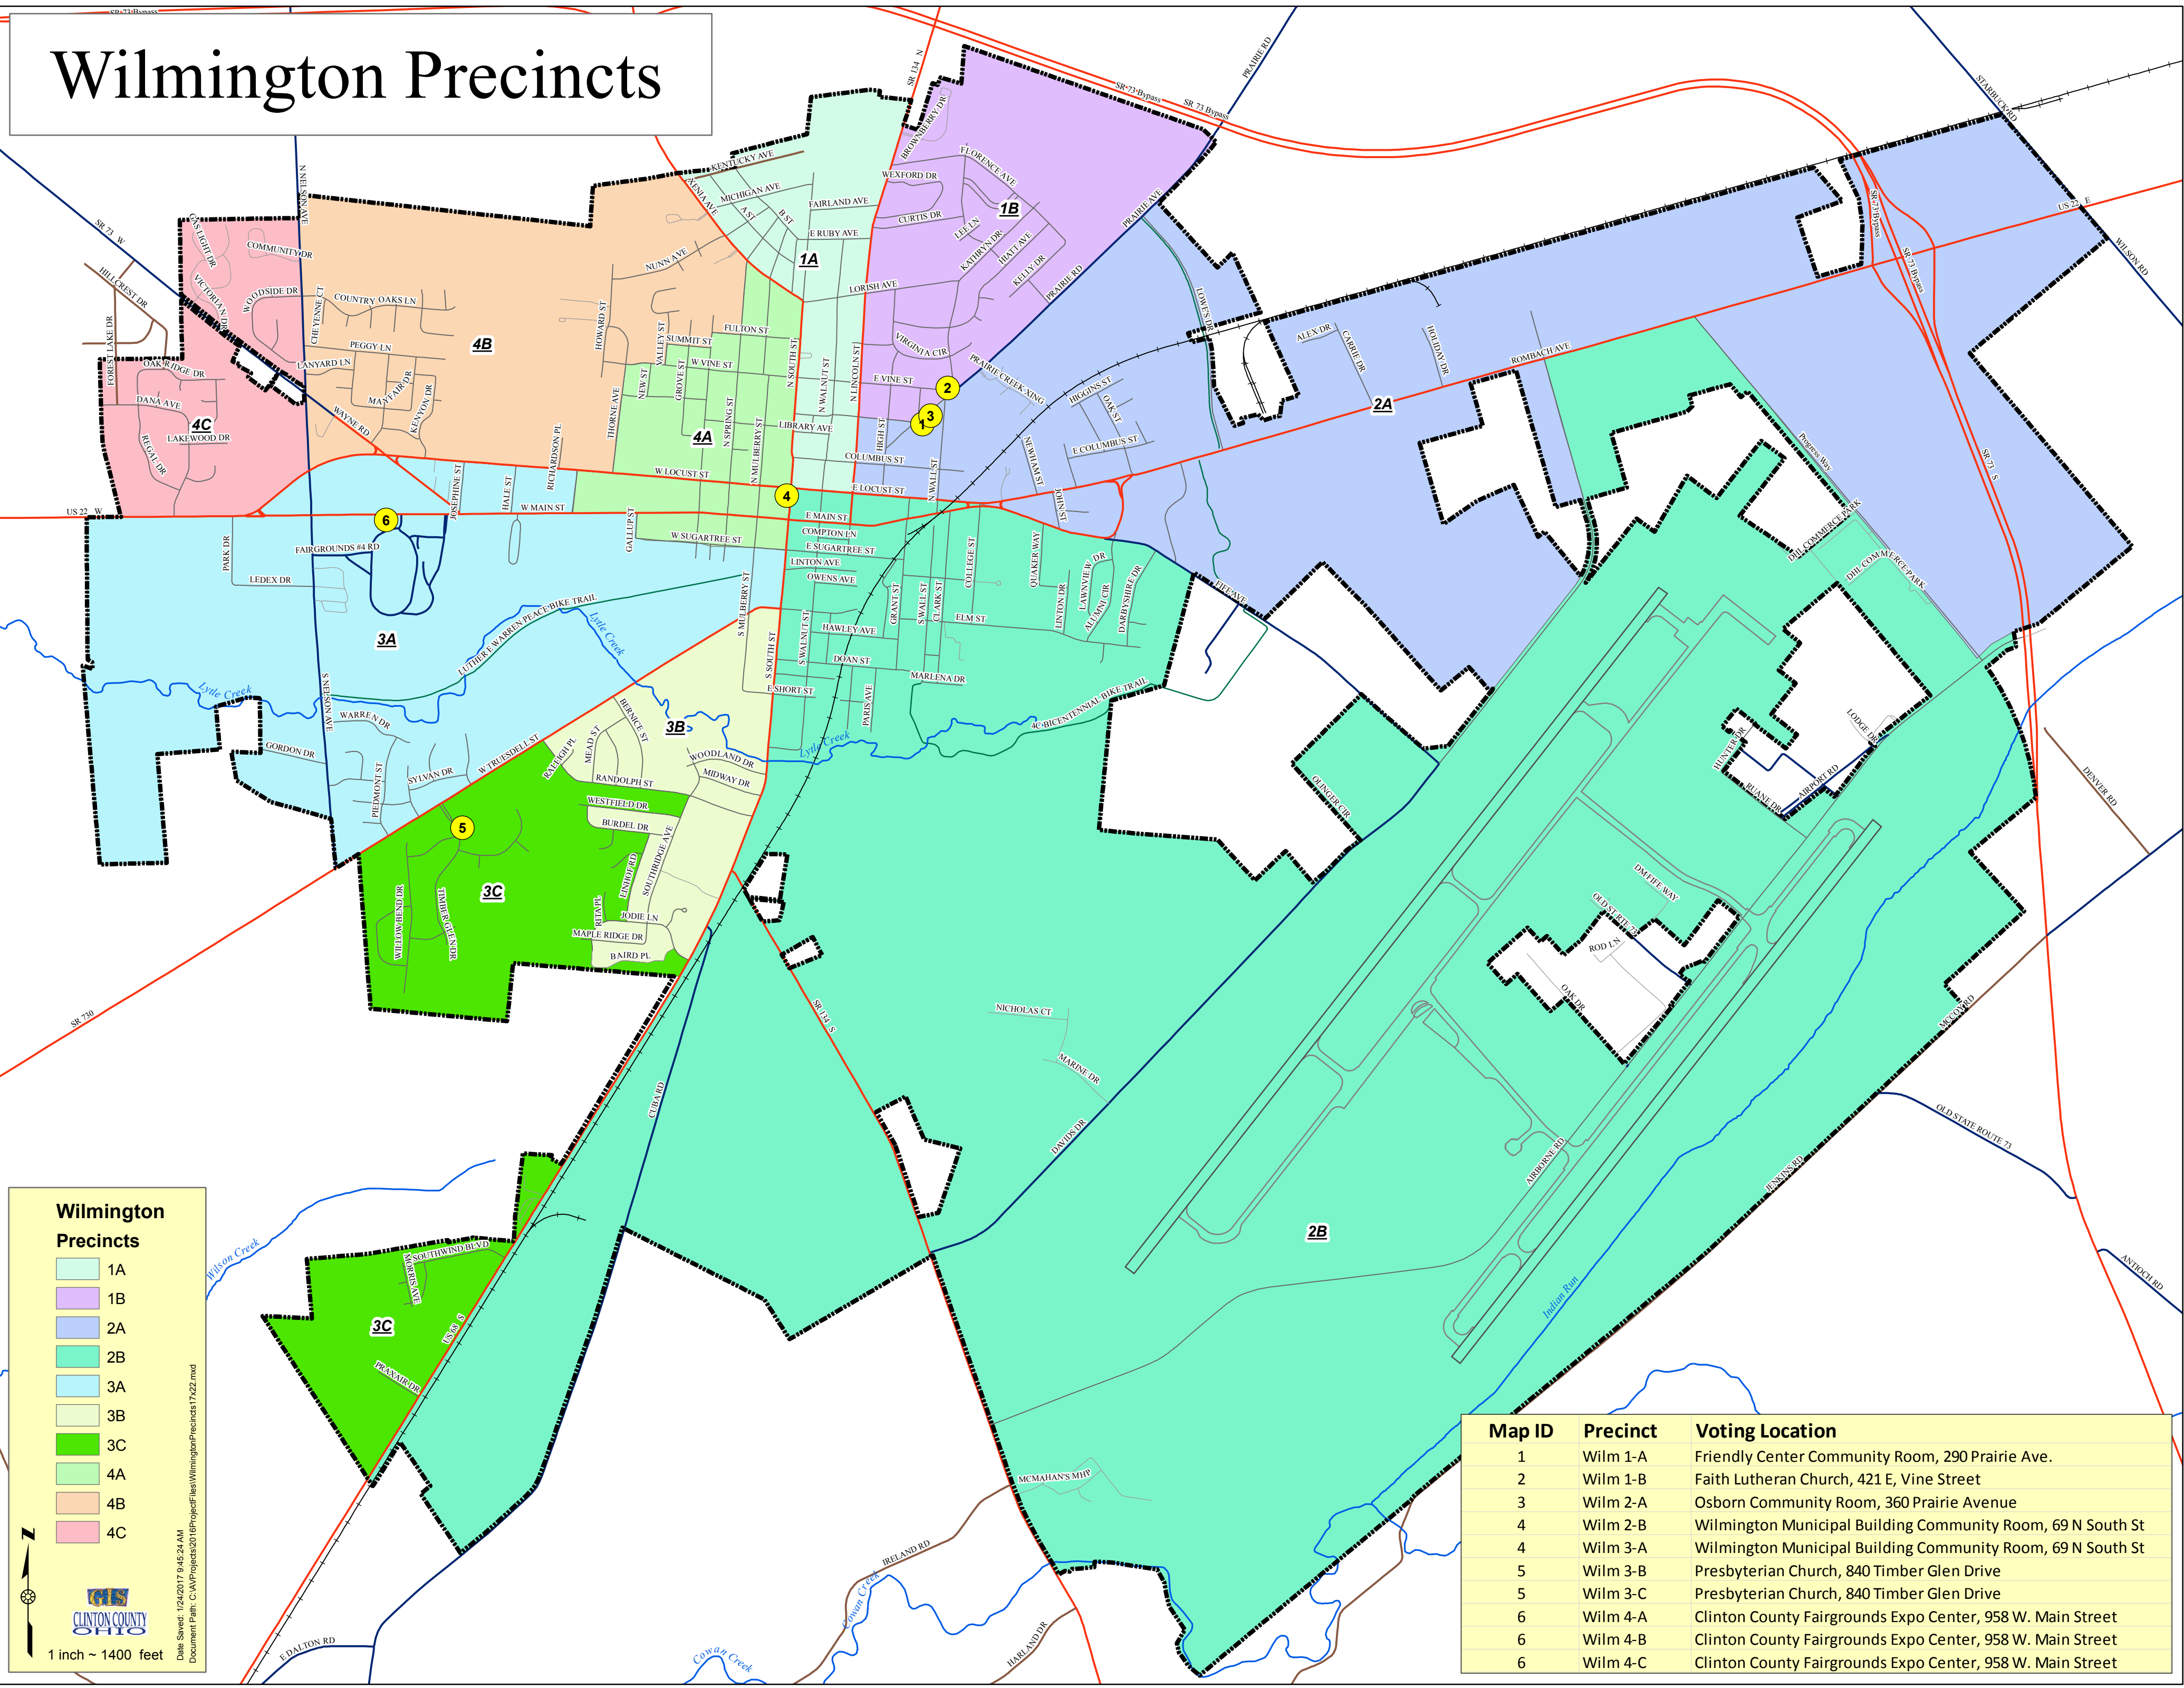

Wilmington Precincts

Wilmington Precincts

- 1A
- 1B
- 2A
- 2B
- 3A
- 3B
- 3C
- 4A
- 4B
- 4C

1 inch ~ 1400 feet

CLINTON COUNTY OHIO

Date Saved: 1/24/2017 9:45:24 AM
 Document Path: C:\AV\Projects\2016\Projects\Files\Wilmington\Precincts\TXZ2.mxd

Map ID	Precinct	Voting Location
1	Wilm 1-A	Friendly Center Community Room, 290 Prairie Ave.
2	Wilm 1-B	Faith Lutheran Church, 421 E. Vine Street
3	Wilm 2-A	Osborn Community Room, 360 Prairie Avenue
4	Wilm 2-B	Wilmington Municipal Building Community Room, 69 N South St
4	Wilm 3-A	Wilmington Municipal Building Community Room, 69 N South St
5	Wilm 3-B	Presbyterian Church, 840 Timber Glen Drive
5	Wilm 3-C	Presbyterian Church, 840 Timber Glen Drive
6	Wilm 4-A	Clinton County Fairgrounds Expo Center, 958 W. Main Street
6	Wilm 4-B	Clinton County Fairgrounds Expo Center, 958 W. Main Street
6	Wilm 4-C	Clinton County Fairgrounds Expo Center, 958 W. Main Street