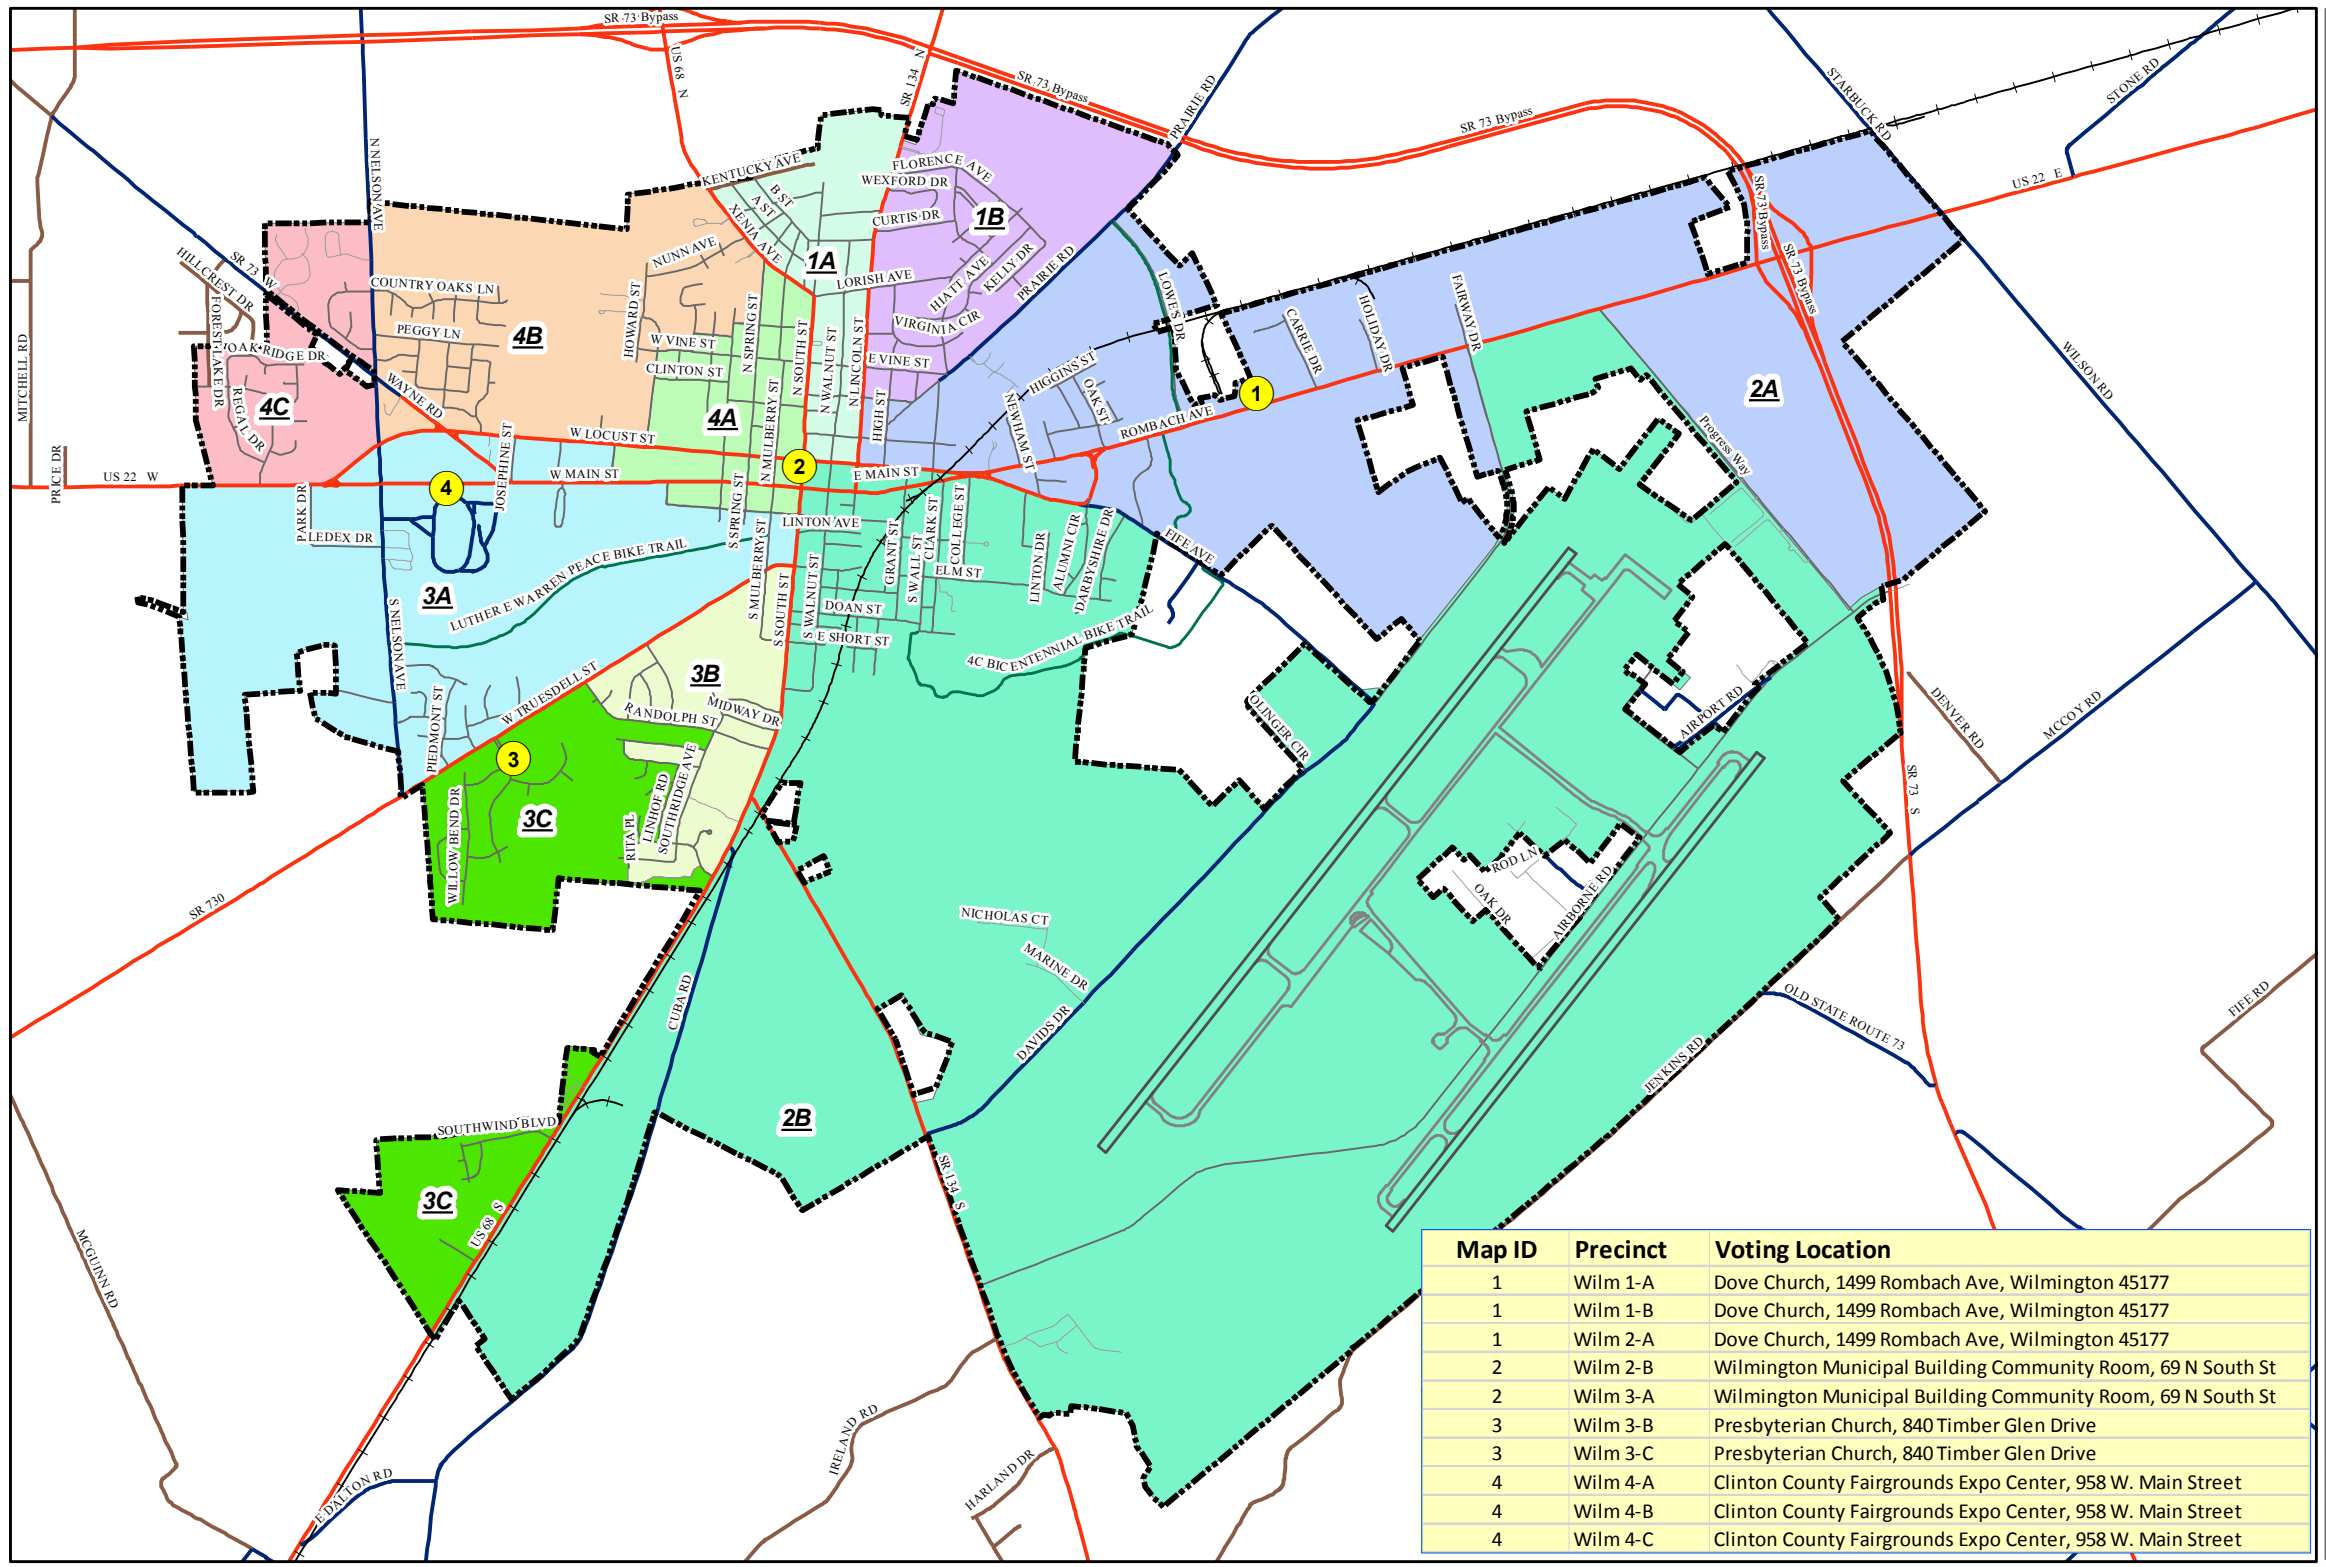

Wilmington Precincts

- 1A
- 1B
- 2A
- 2B
- 3A
- 3B
- 3C
- 4A
- 4B
- 4C

Map ID	Precinct	Voting Location
1	Wilm 1-A	Dove Church, 1499 Rombach Ave, Wilmington 45177
1	Wilm 1-B	Dove Church, 1499 Rombach Ave, Wilmington 45177
1	Wilm 2-A	Dove Church, 1499 Rombach Ave, Wilmington 45177
2	Wilm 2-B	Wilmington Municipal Building Community Room, 69 N South St
2	Wilm 3-A	Wilmington Municipal Building Community Room, 69 N South St
3	Wilm 3-B	Presbyterian Church, 840 Timber Glen Drive
3	Wilm 3-C	Presbyterian Church, 840 Timber Glen Drive
4	Wilm 4-A	Clinton County Fairgrounds Expo Center, 958 W. Main Street
4	Wilm 4-B	Clinton County Fairgrounds Expo Center, 958 W. Main Street
4	Wilm 4-C	Clinton County Fairgrounds Expo Center, 958 W. Main Street

1 inch = 3,000 feet