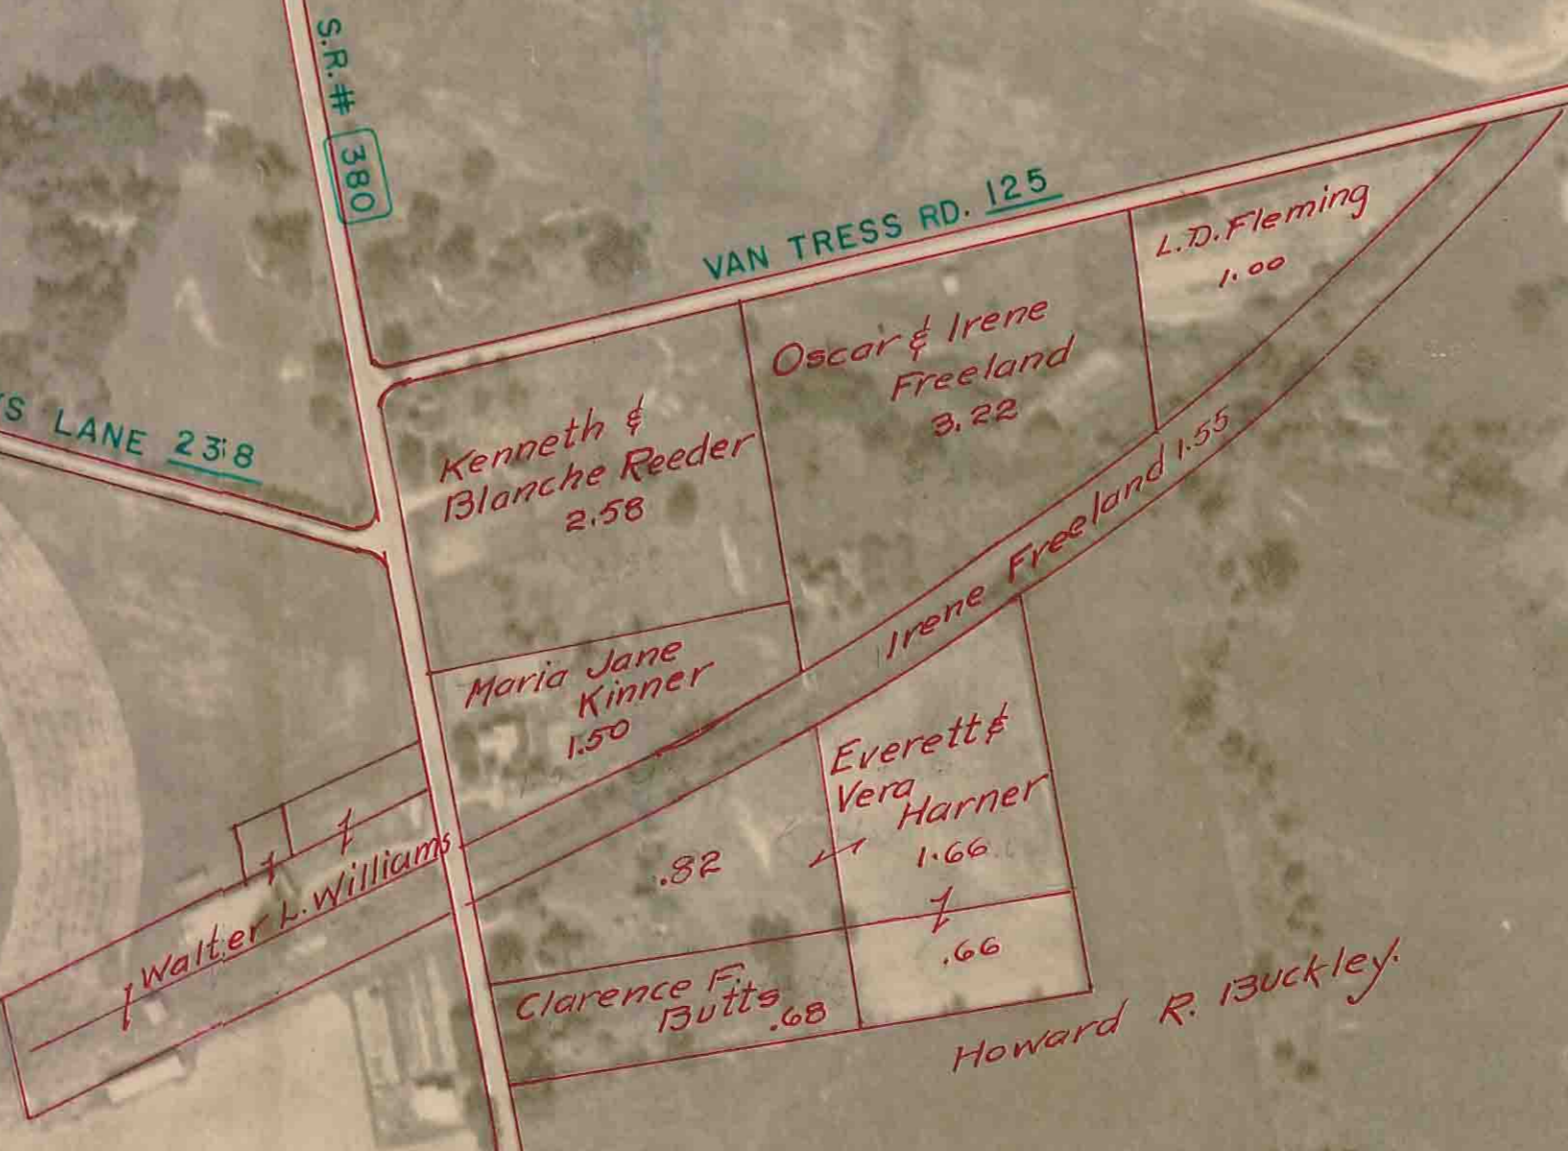

NORTH KINGMAN

SOUTH KINGMAN
 DS 1-40
 SCALE 1"=200'