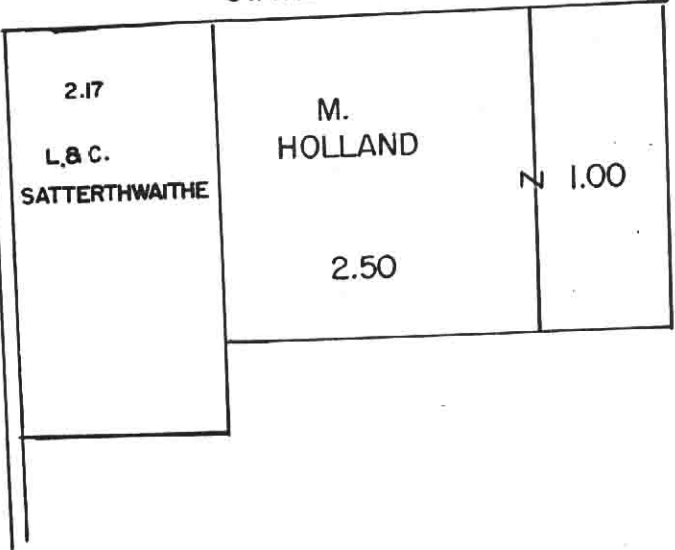

STATE HIGHWAY NO. 73

OAKLAND

CLINTON COUNTY, OHIO
CHESTER TOWNSHIP
MIL. SUR. 2371
WILLIAM T. TEMPLE CO. ENG.
SCALE: 1" = 200'

1991