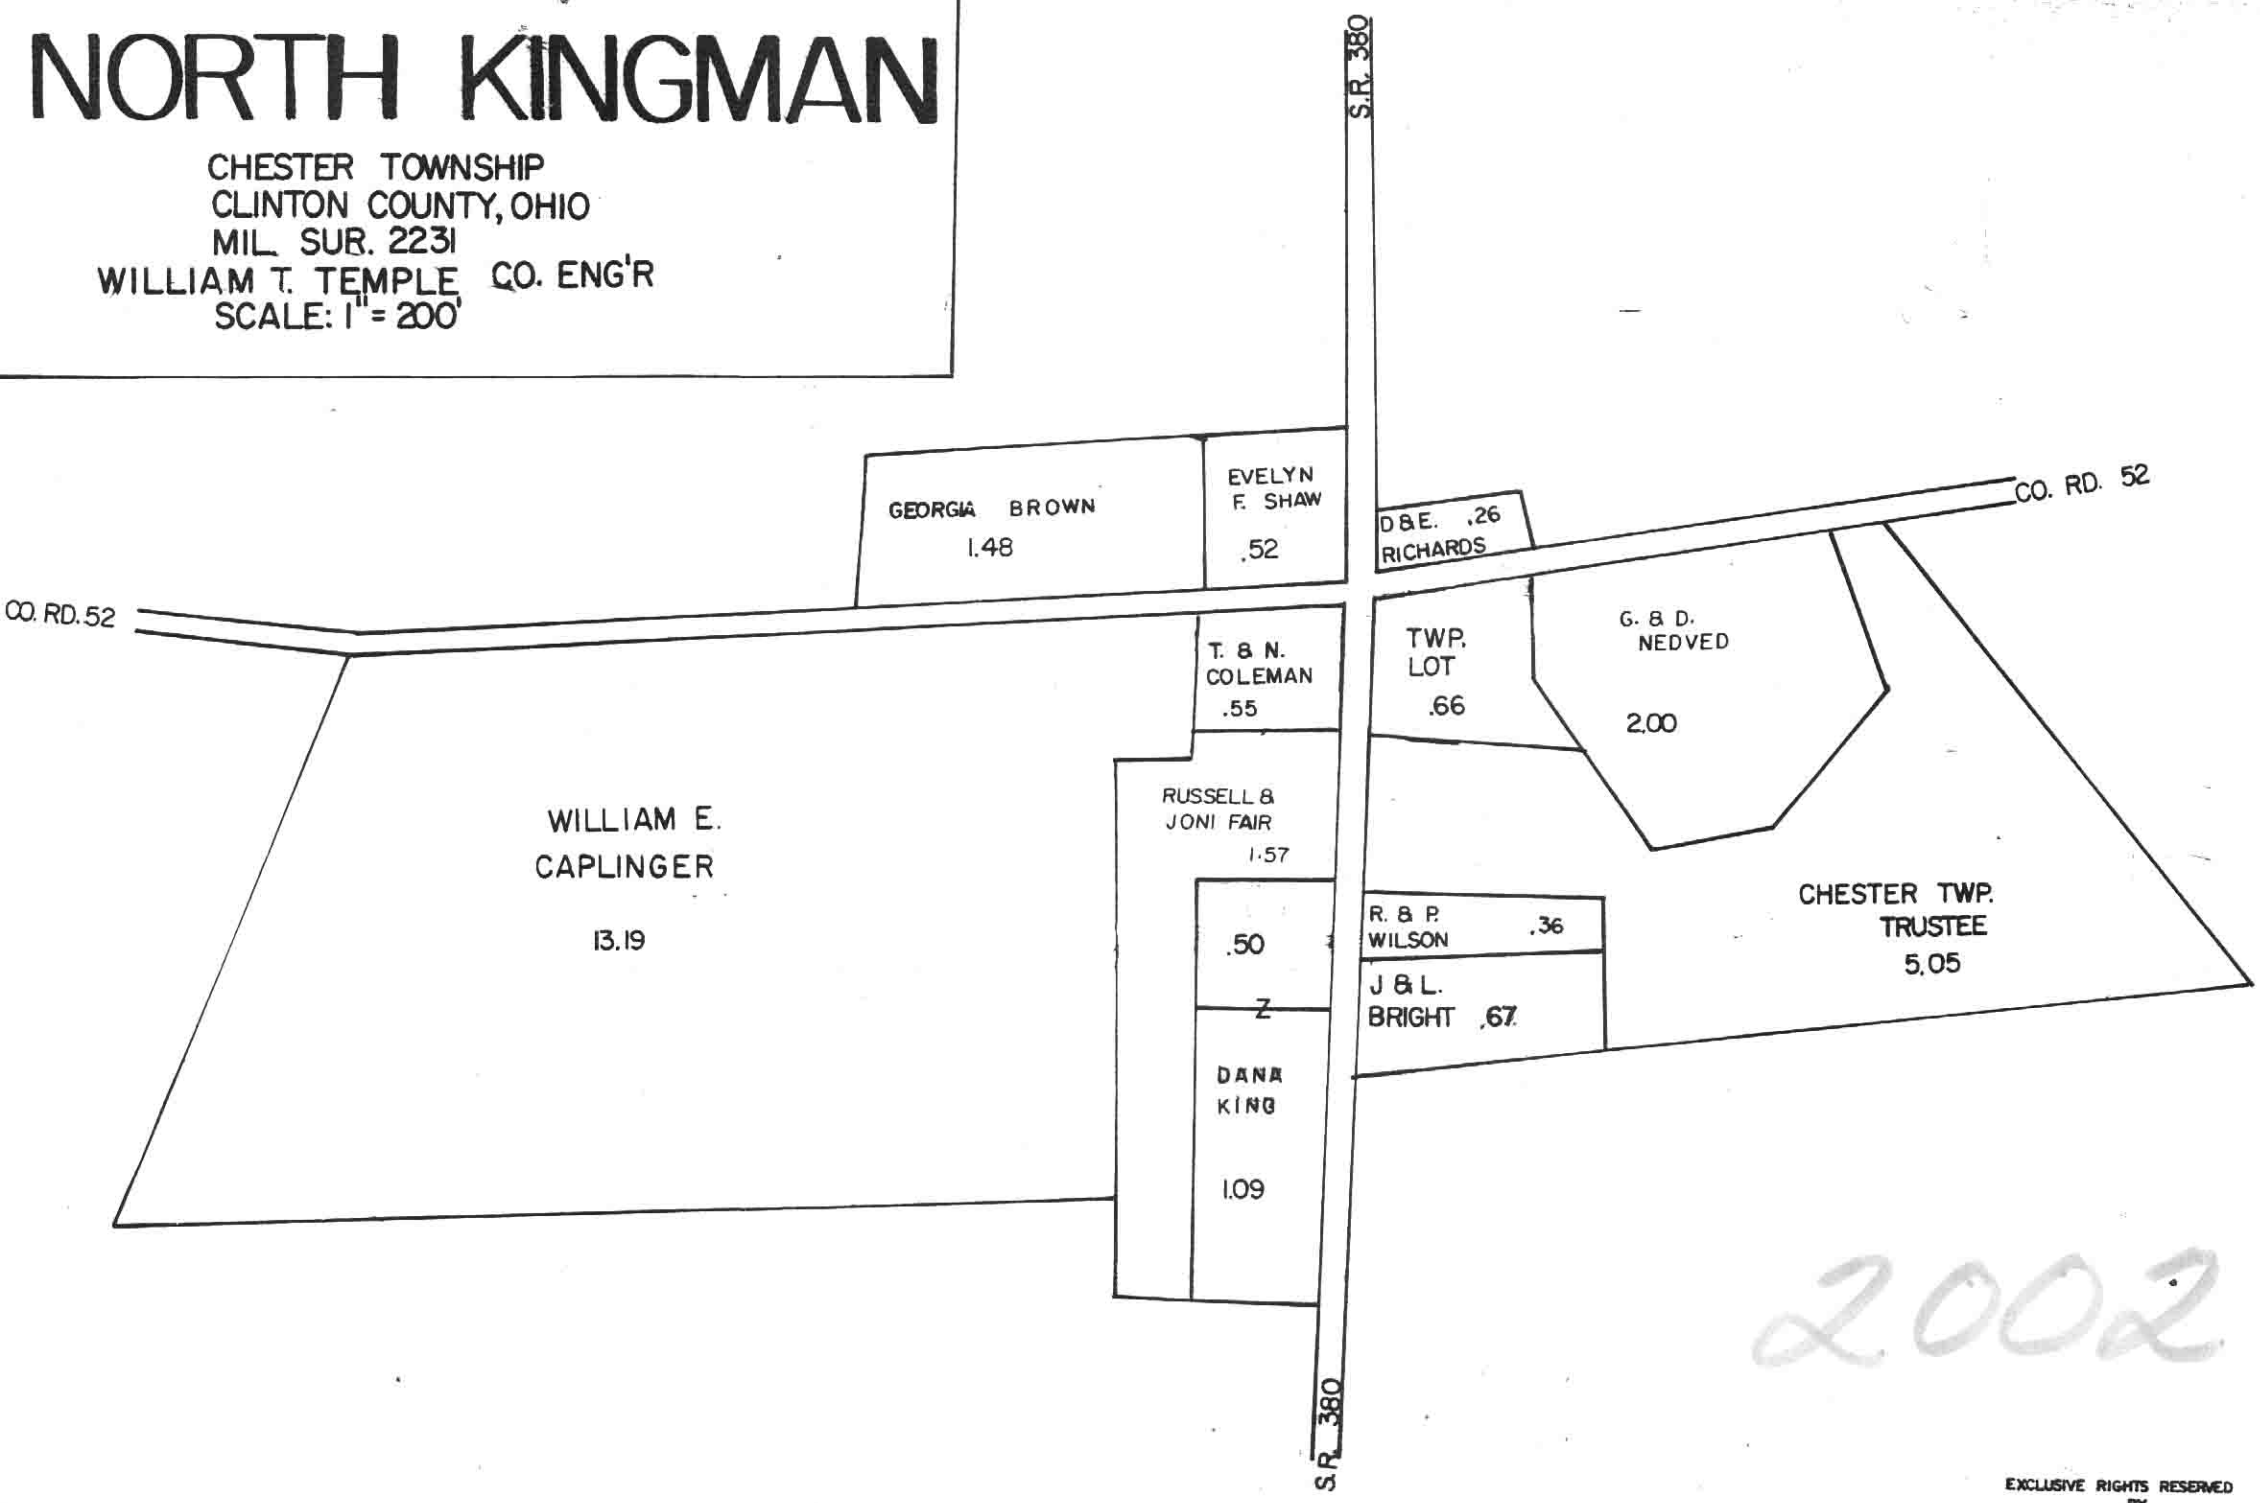

# NORTH KINGMAN

CHESTER TOWNSHIP  
CLINTON COUNTY, OHIO  
MIL. SUR. 2231  
WILLIAM T. TEMPLE, CO. ENG'R  
SCALE: 1" = 200'

2002