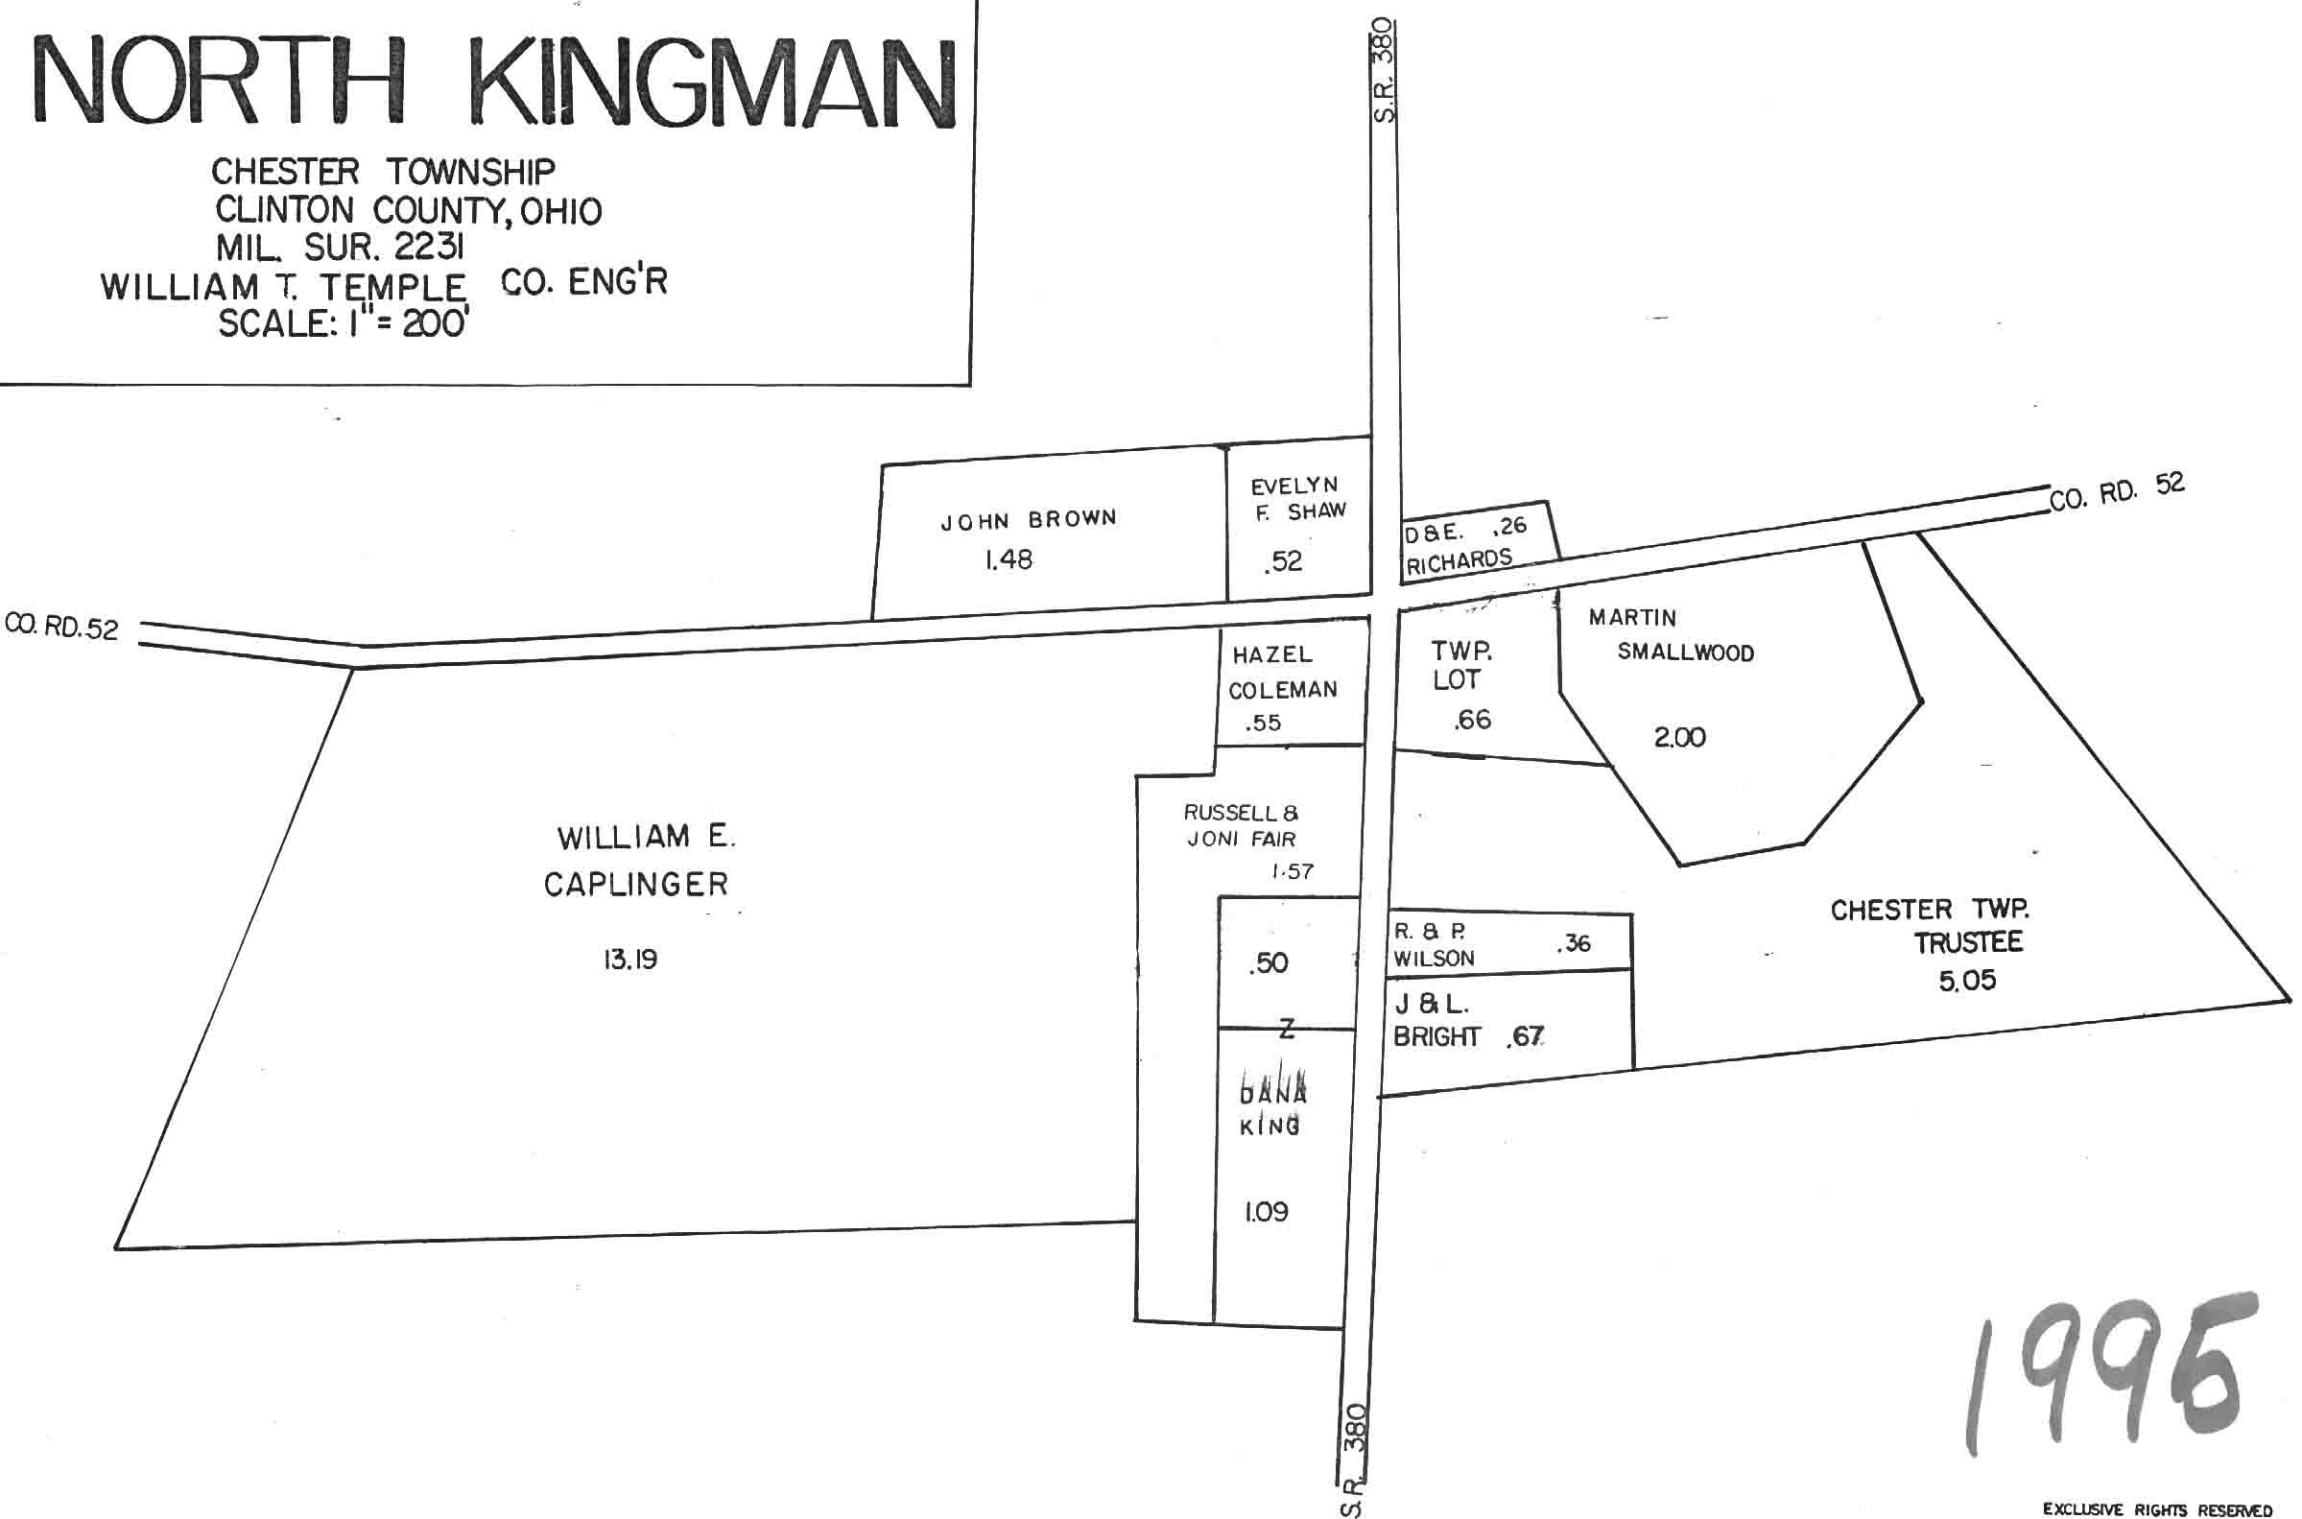

NORTH KINGMAN

CHESTER TOWNSHIP
CLINTON COUNTY, OHIO
MIL. SUR. 2231
WILLIAM T. TEMPLE, CO. ENG'R
SCALE: 1" = 200'

1995