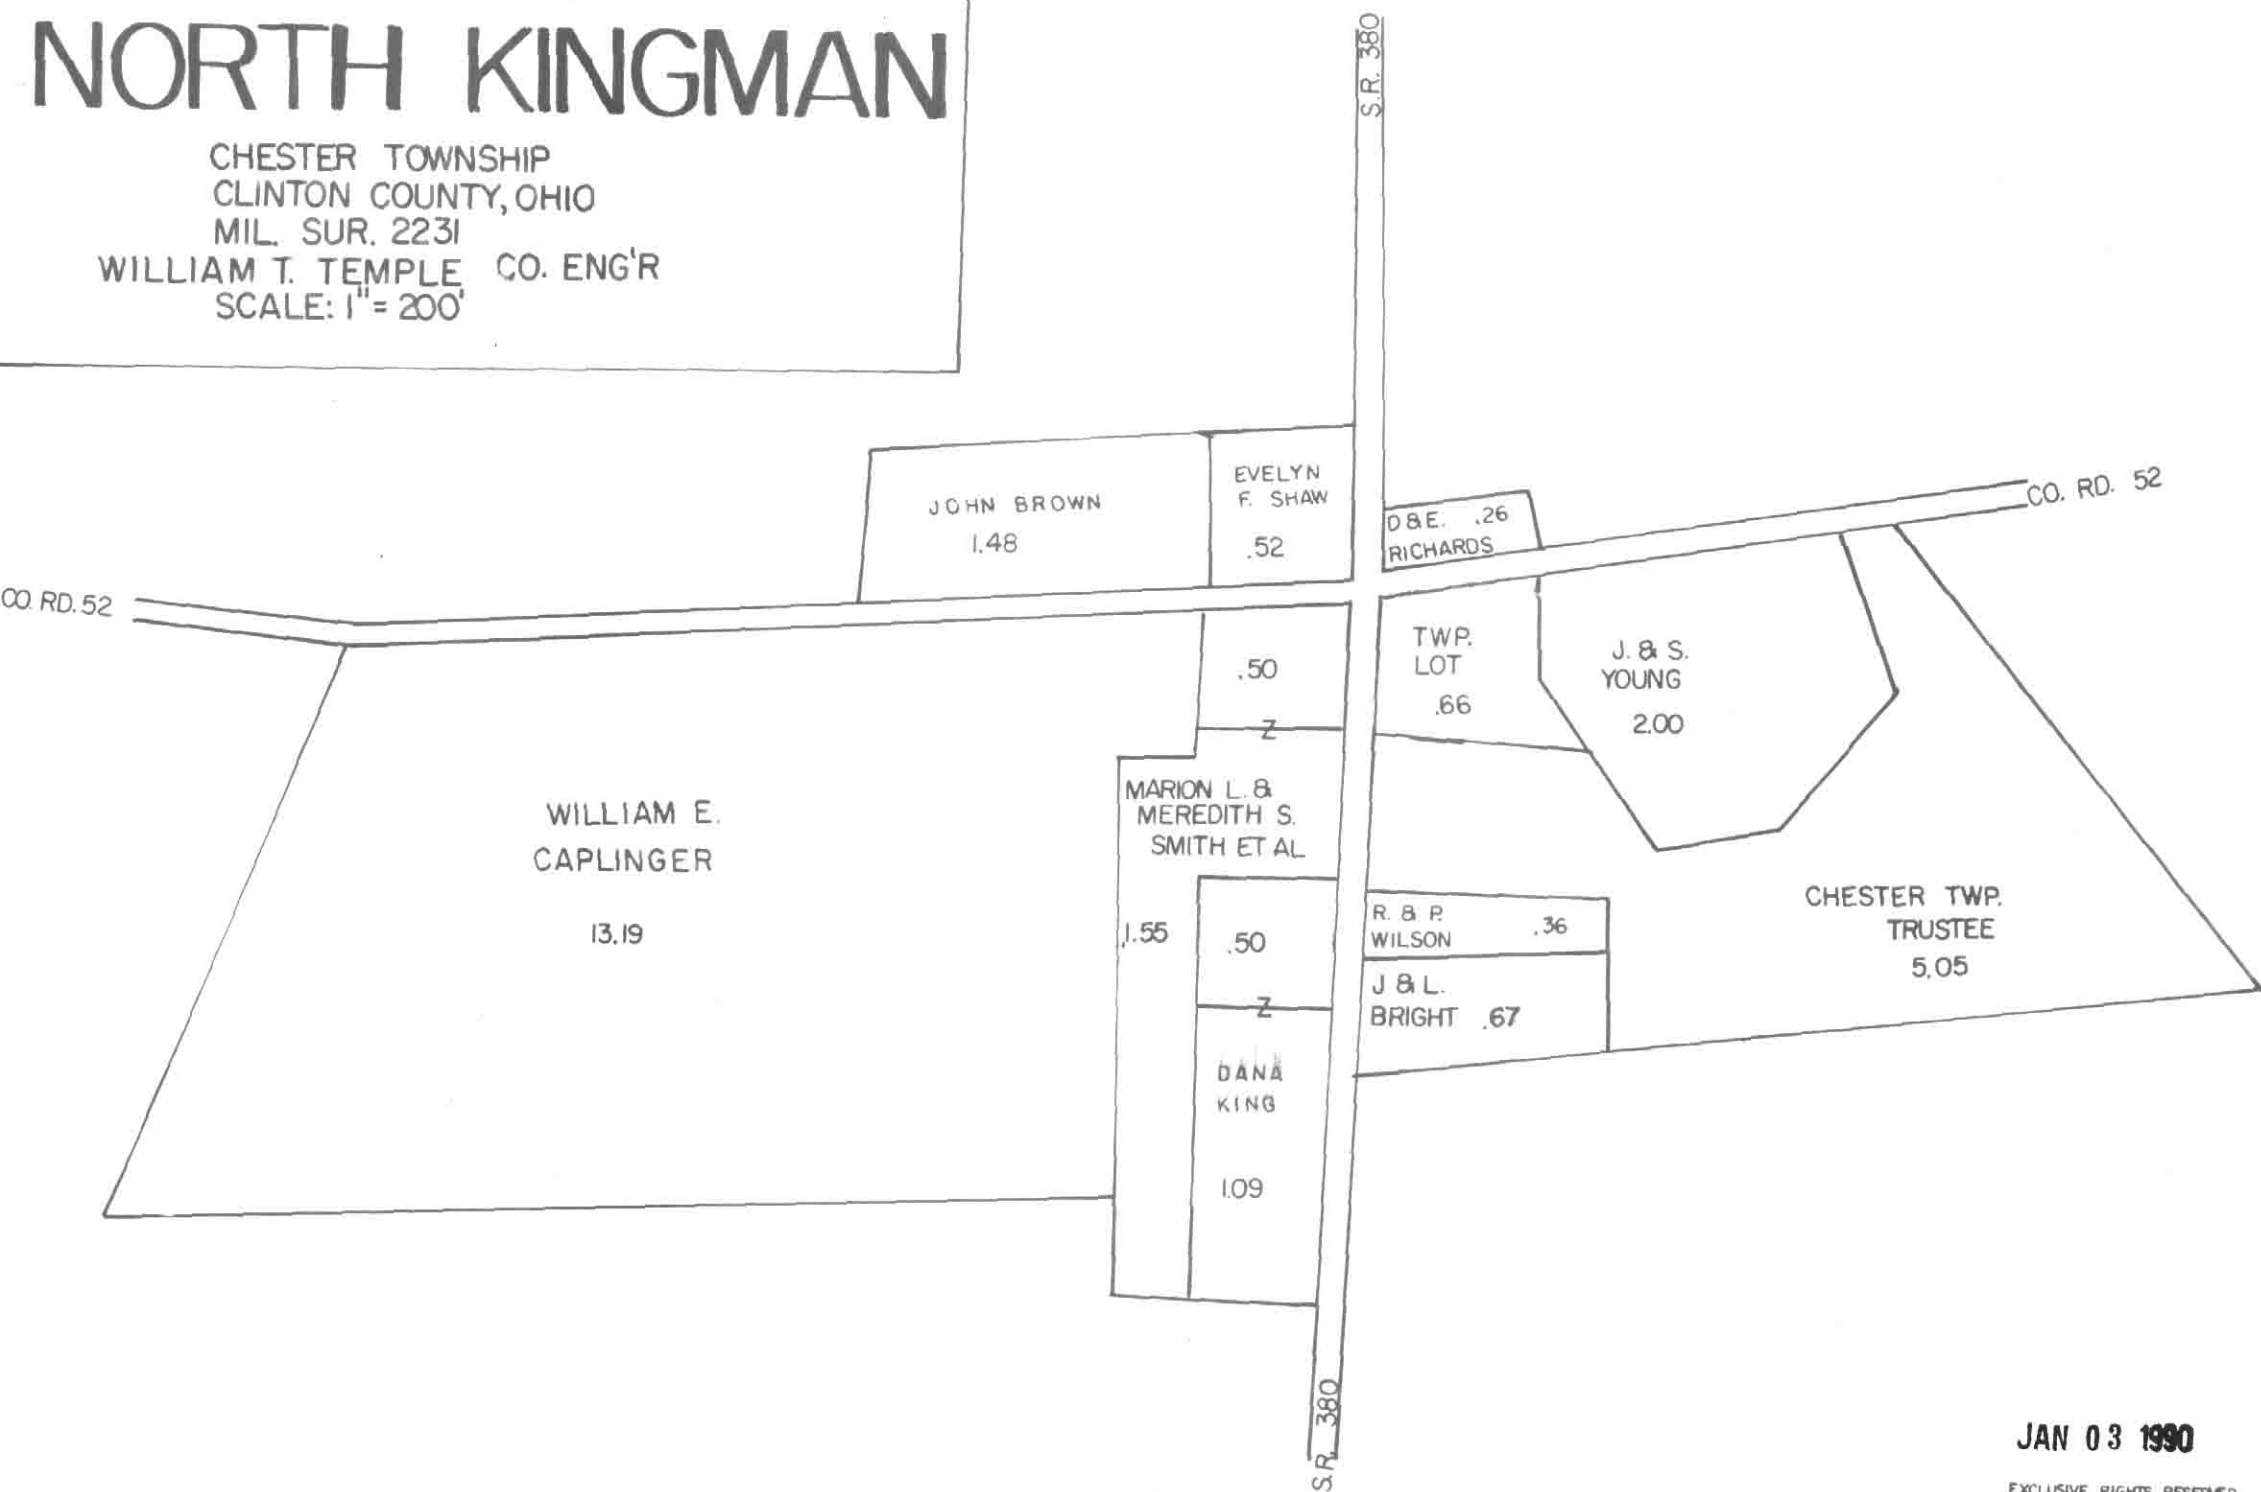

NORTH KINGMAN

CHESTER TOWNSHIP
CLINTON COUNTY, OHIO
MIL. SUR. 2231
WILLIAM T. TEMPLE, CO. ENG'R
SCALE: 1" = 200'

JAN 03 1990

EXCLUSIVE RIGHTS RESERVED
BY
CLINTON COUNTY ENGINEER