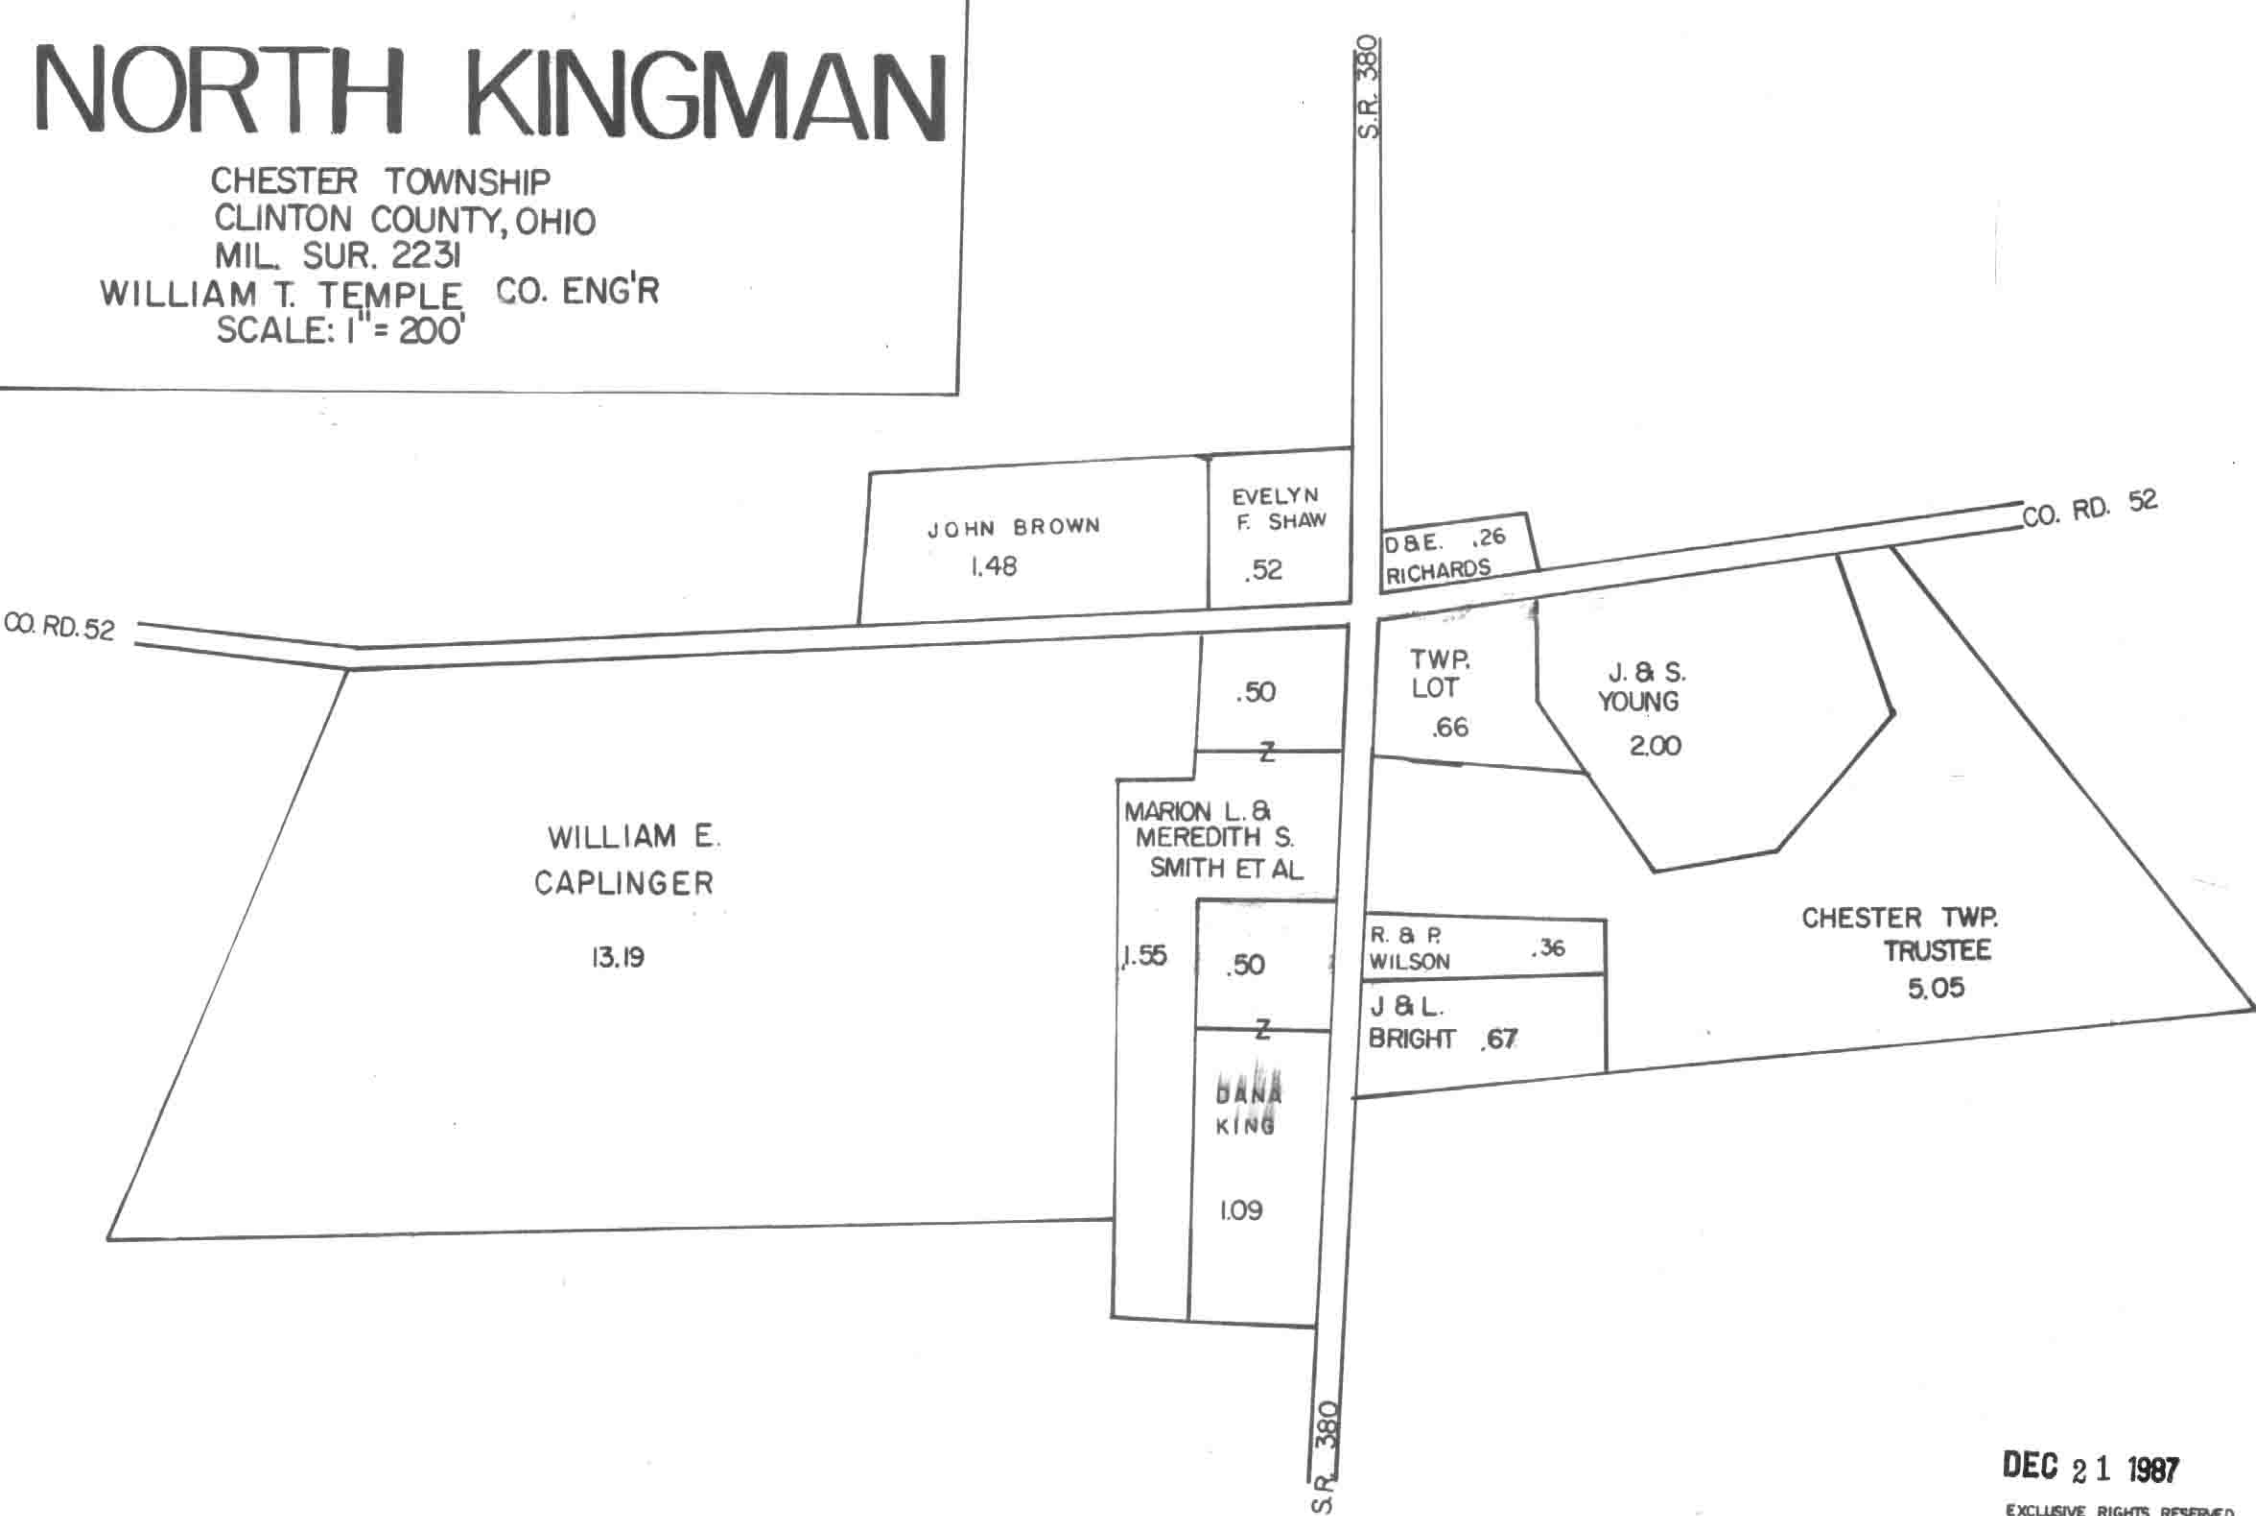

NORTH KINGMAN

CHESTER TOWNSHIP
CLINTON COUNTY, OHIO
MIL. SUR. 2231
WILLIAM T. TEMPLE, CO. ENG'R
SCALE: 1" = 200'

DEC 21 1987

EXCLUSIVE RIGHTS RESERVED
BY
CLINTON COUNTY ENGINEER