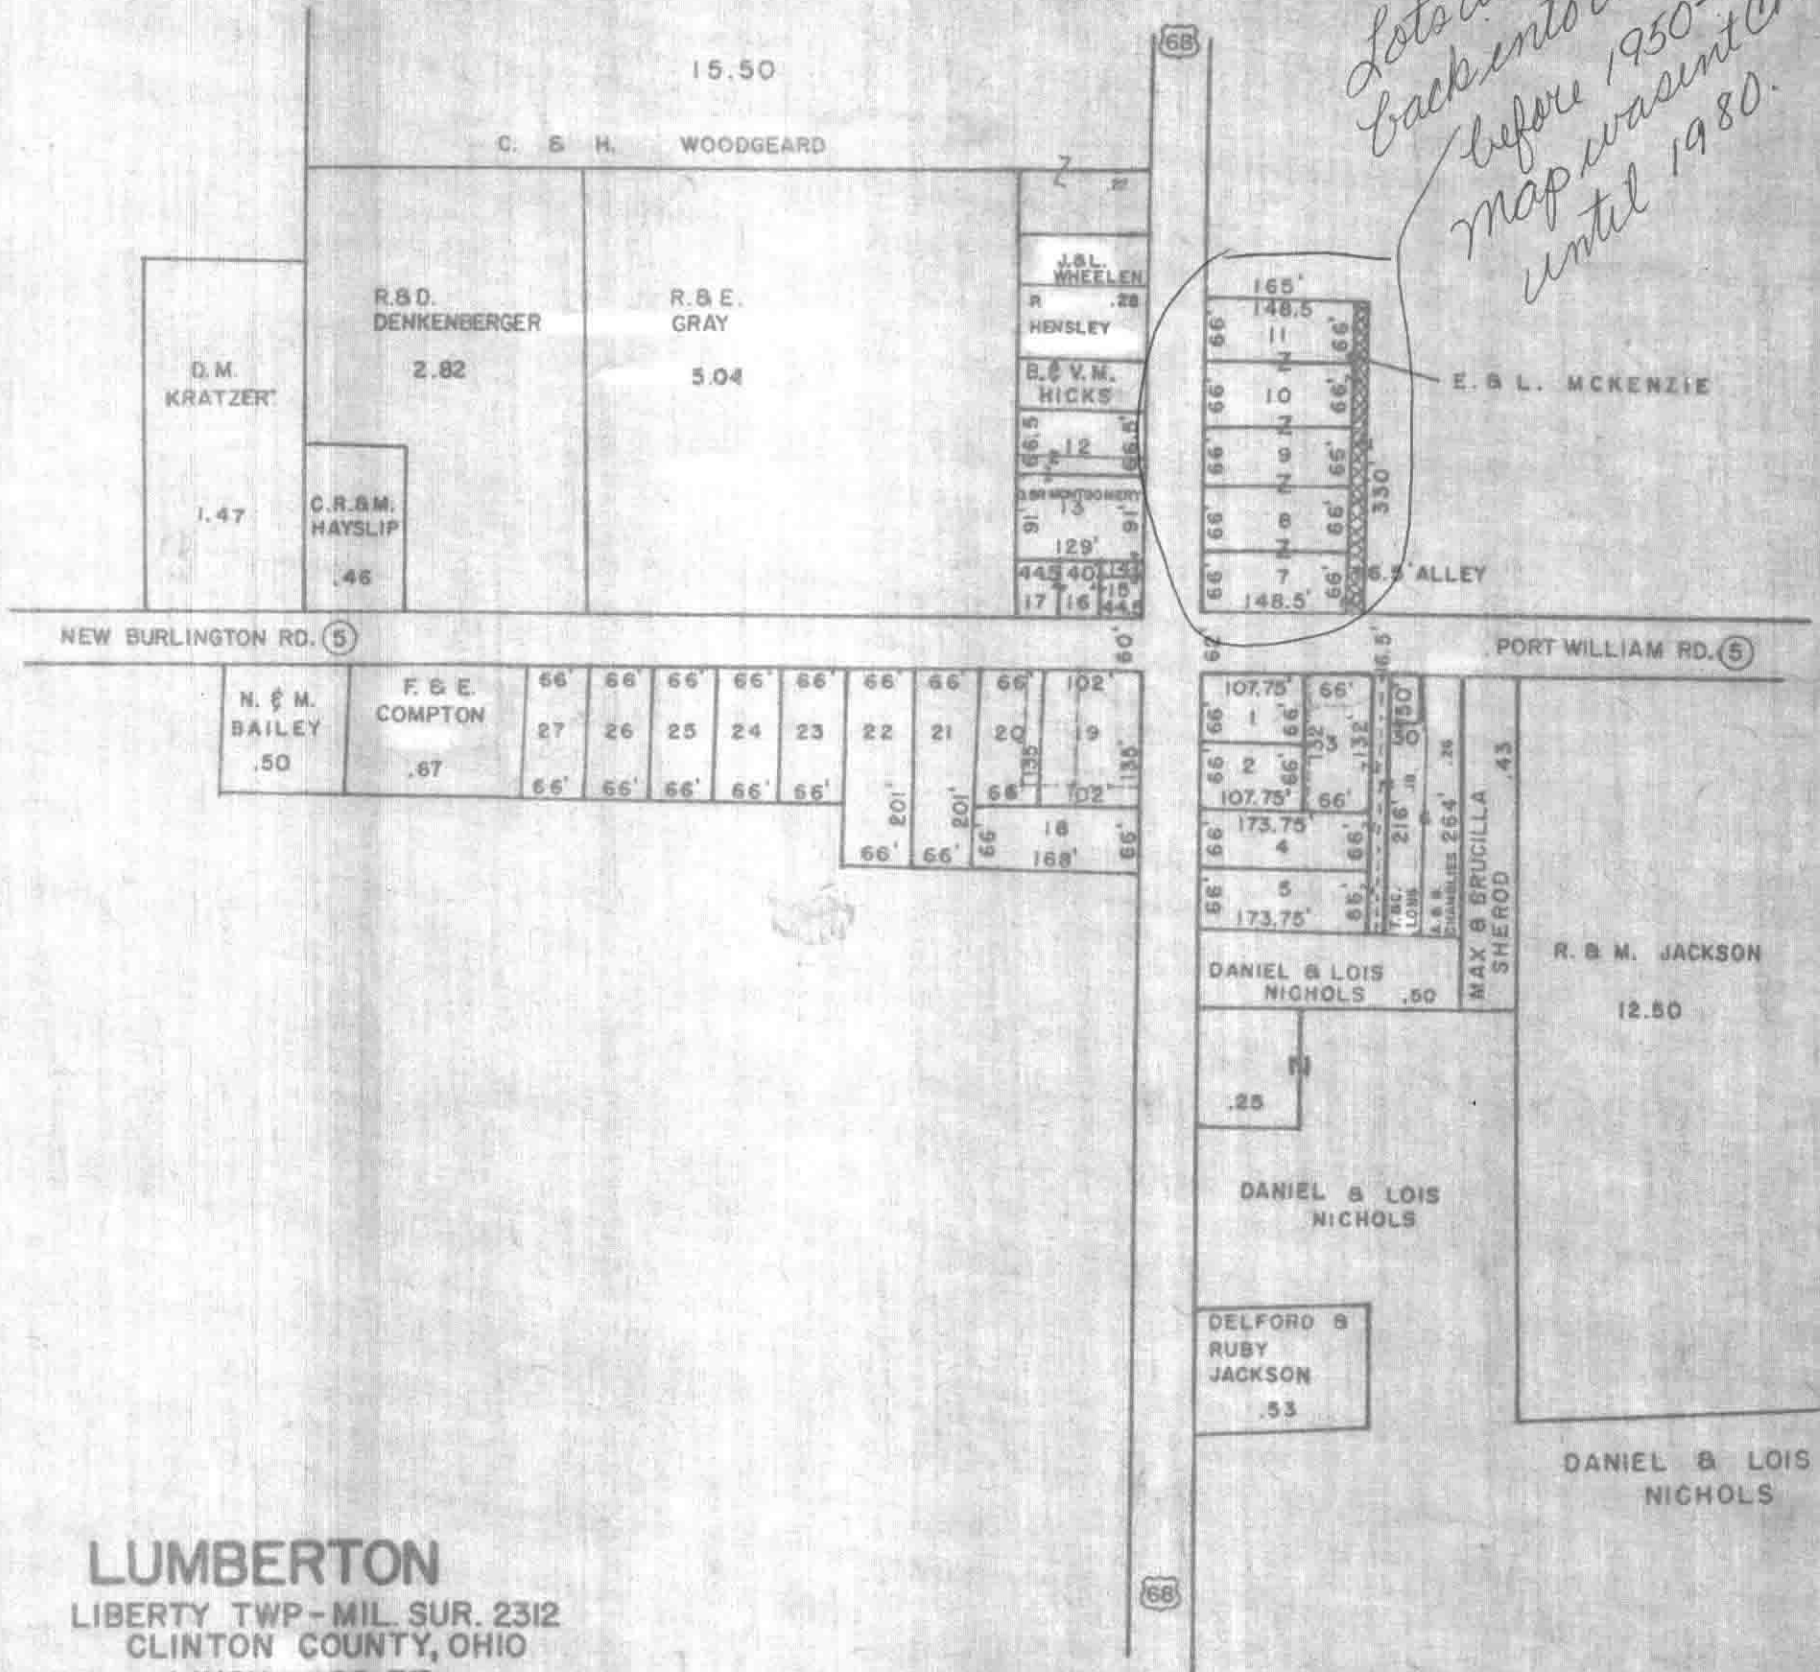

Lots went back into acreage before 1950 - map wasn't changed until 1980.

LUMBERTON
 LIBERTY TWP - MIL. SUR. 2312
 CLINTON COUNTY, OHIO
 1 INCH = 200 FT

1980